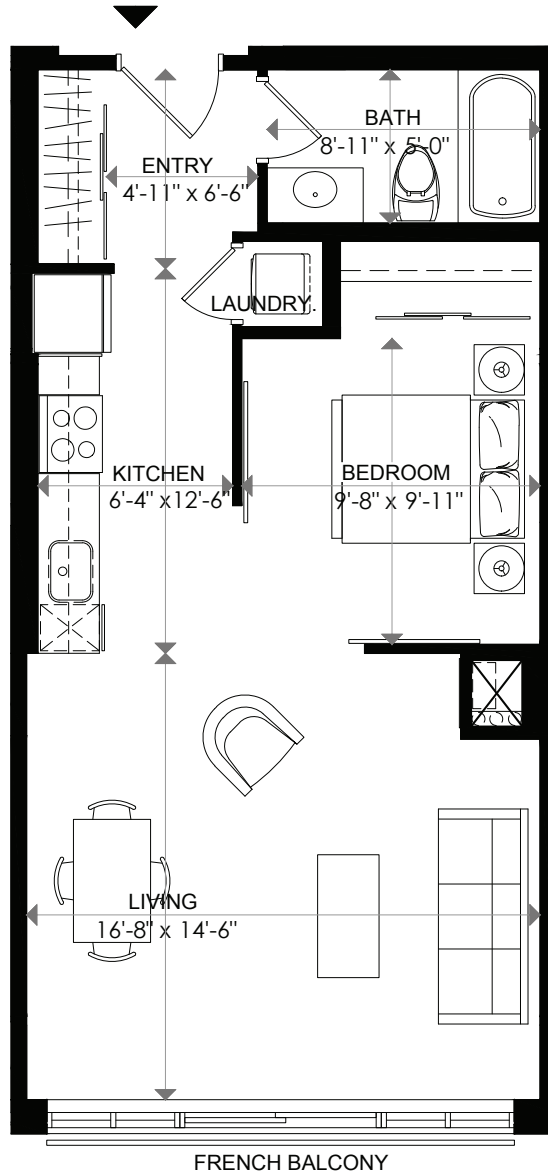

# 1140 WELLINGTON

## 1140 WELLINGTON

LEVELS 3-11 - UNIT 8  
1 BEDROOM

INDOOR LIVING  
BALCONY  
TOTAL

617 sq. ft  
French Balcony  
617 sq. ft

0 1 2 m  
17/11/24