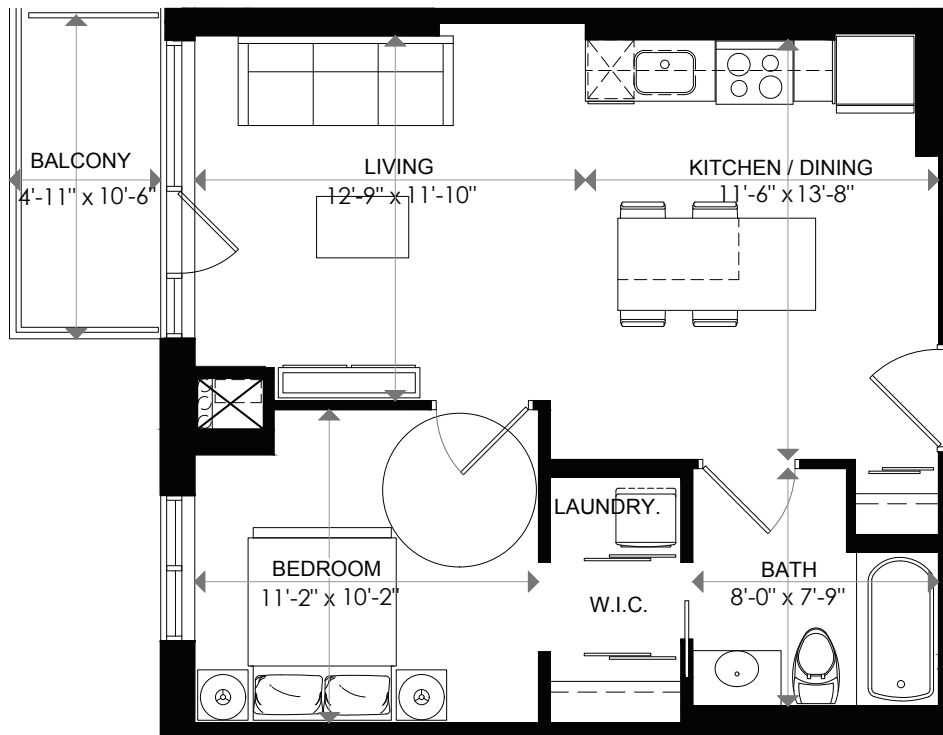

TOWARDS WELLINGTON ST.

1140 WELLINGTON

1140 WELLINGTON

LEVELS 3-11-UNITS 11 & 12 (mirrored)
1 BEDROOM

INDOOR LIVING 601 sq. ft
BALCONY 51 sq. ft
TOTAL 652 sq. ft

0 1 2 m
17/11/24