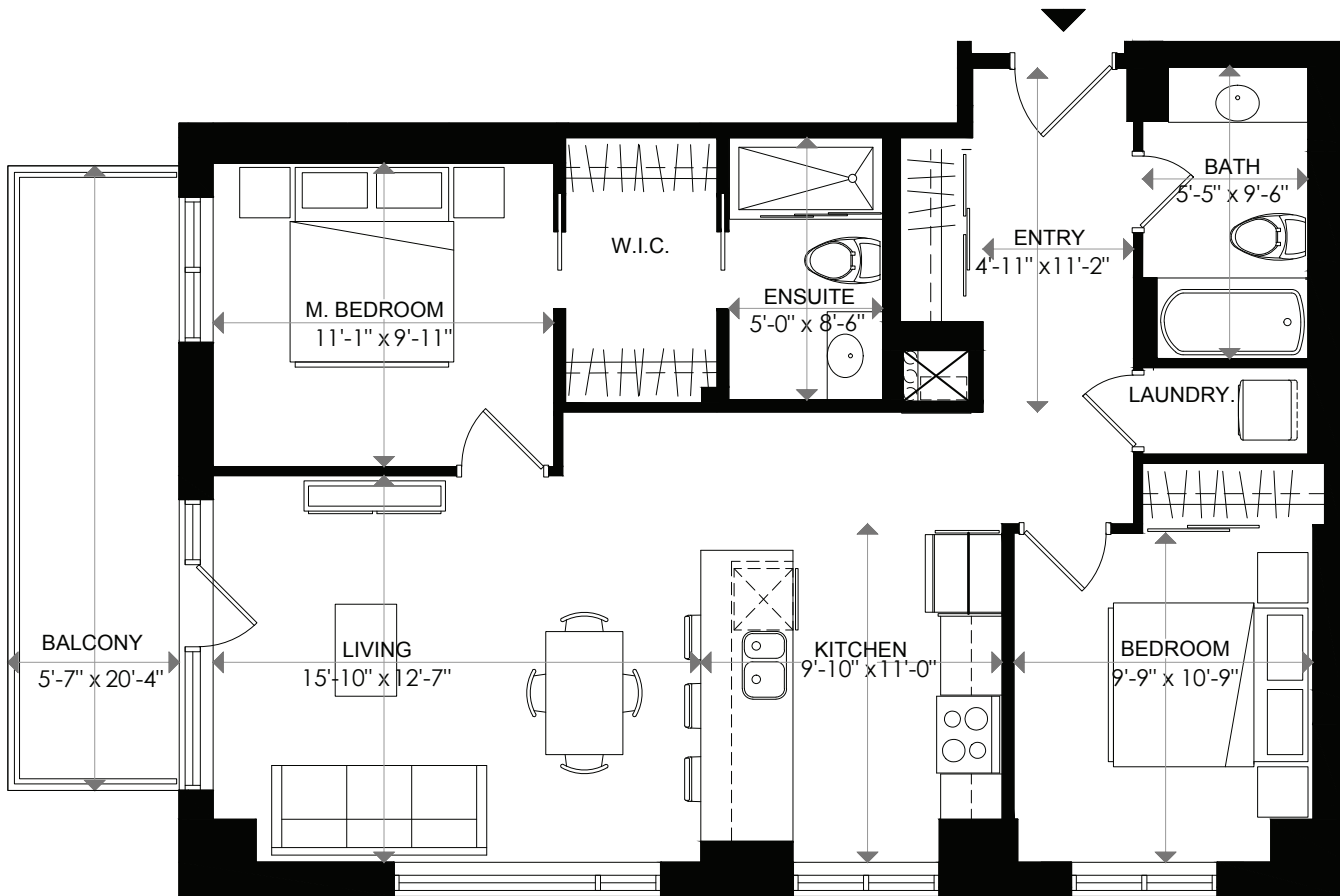

# 1140 WELLINGTON

## 1140 WELLINGTON

LEVELS 12-13 - UNIT 10  
2 BEDROOM

INDOOR LIVING 965 sq. ft  
BALCONY 113 sq. ft  
TOTAL 1078 sq. ft

0 1 2 m  
17/11/24