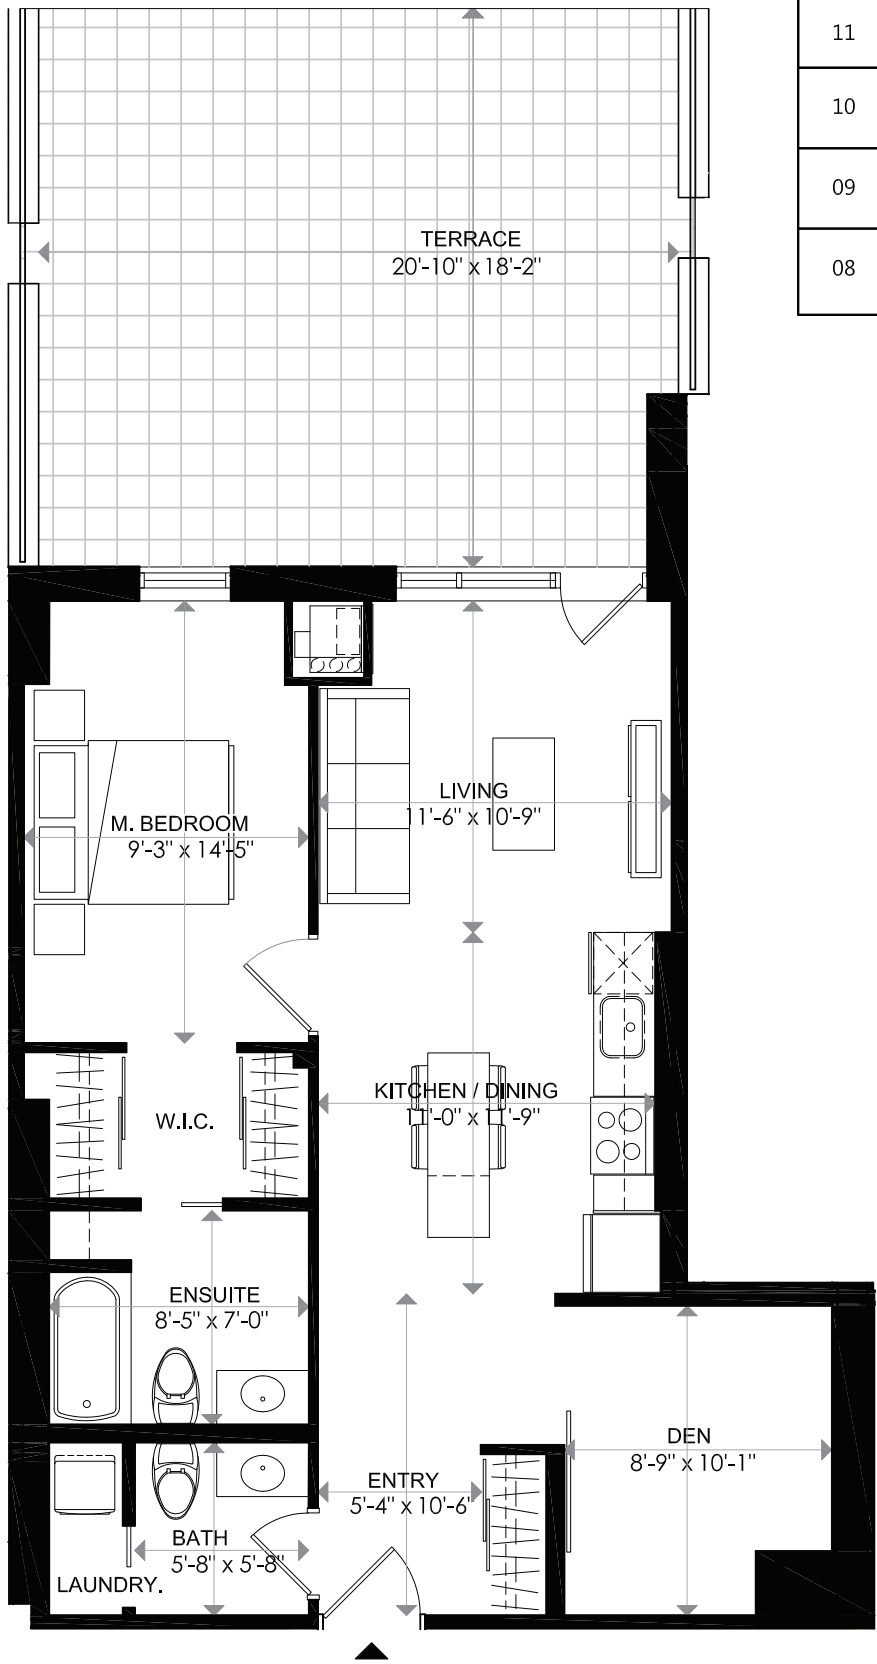

# 1140 WELLINGTON

## 1140 WELLINGTON

LEVEL 1 - UNIT 2  
1 BEDROOM & DEN

INDOOR LIVING	793 sq. ft
TERRACE	374 sq. ft
TOTAL	1167 sq. ft

18/02/16