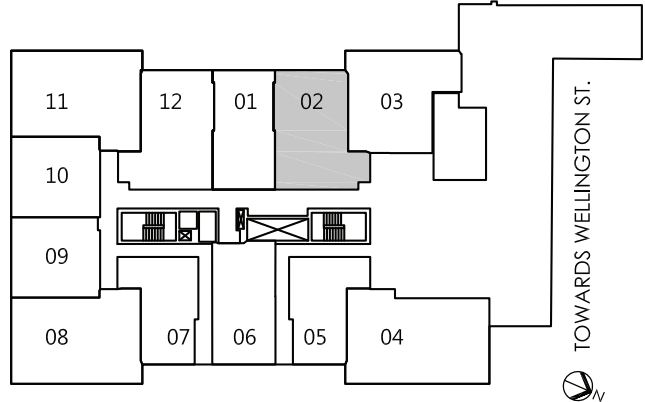

# 1140 WELLINGTON

## 1140 WELLINGTON

LEVEL 1 - UNIT 2  
1 BEDROOM & DEN

INDOOR LIVING	793 sq. ft
TERRACE	374 sq. ft
TOTAL	1167 sq. ft

18/02/16