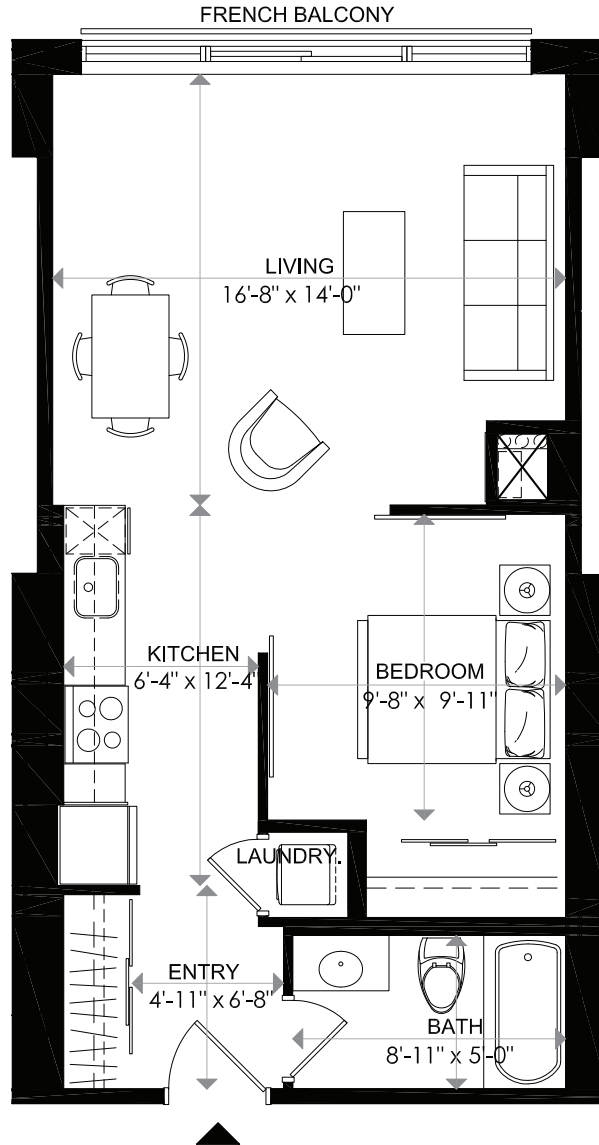

TOWARDS WELLINGTON ST.

1140 WELLINGTON

1140 WELLINGTON

LEVEL 10 - UNIT 1

1 BEDROOM

INDOOR LIVING
BALCONY
TOTAL

612 sq. ft
French Balcony
612 sq. ft

0 1 2 m