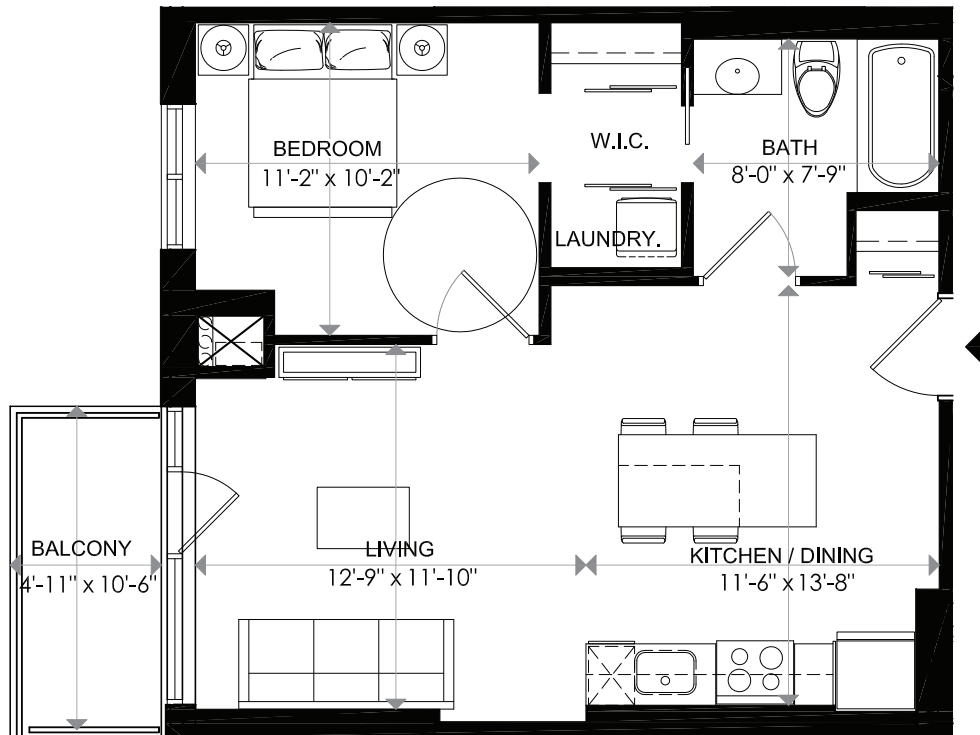

# 1140 WELLINGTON

## 1140 WELLINGTON

LEVEL 10 - UNIT 12

1 BEDROOM

INDOOR LIVING 601 sq. ft  
BALCONY 51 sq. ft  
TOTAL 652 sq. ft

18/02/16