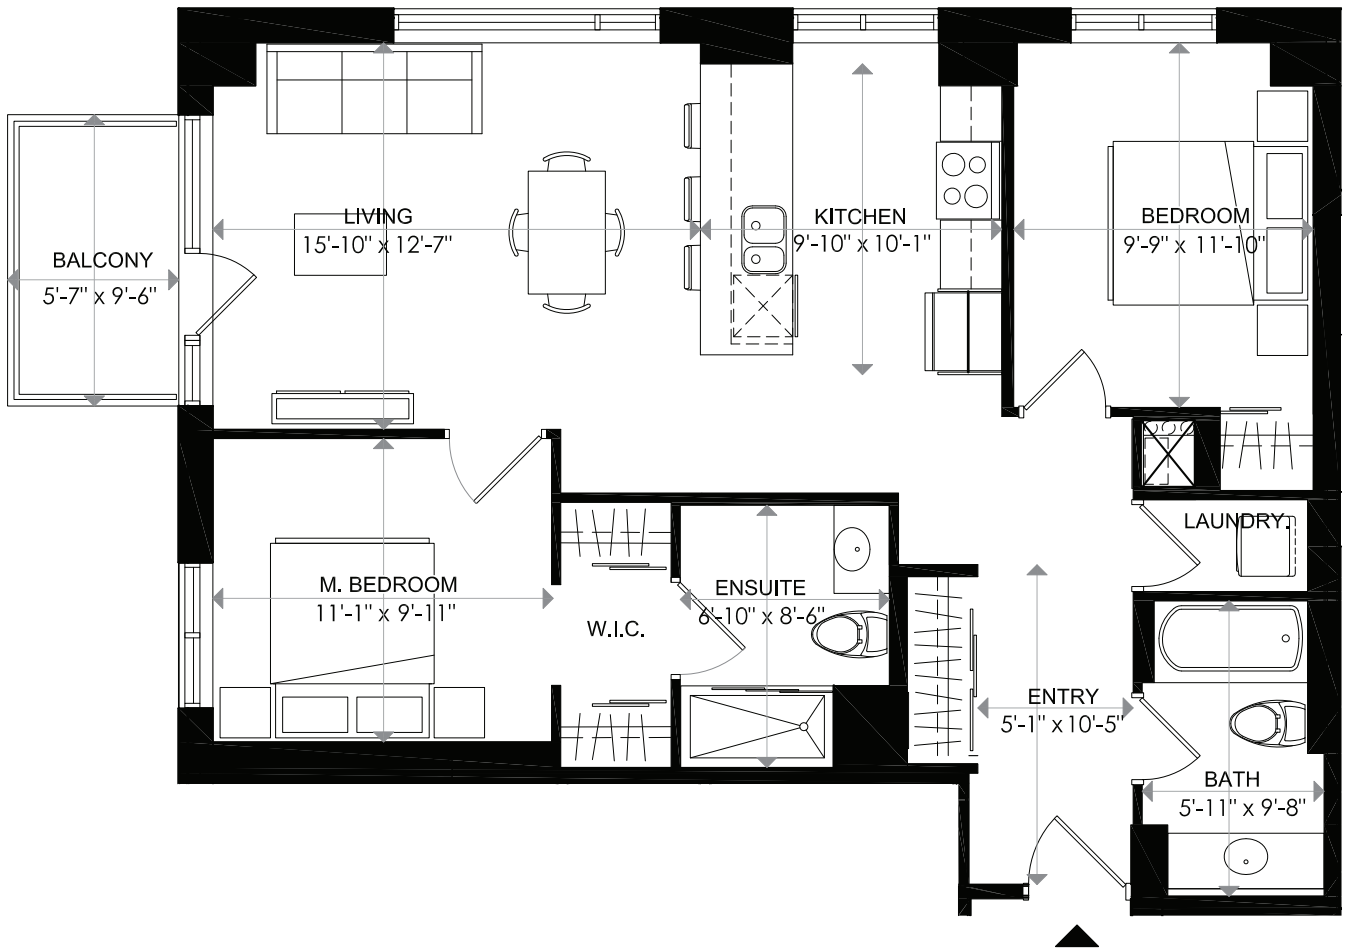

TOWARDS WELLINGTON ST.

1140 WELLINGTON

1140 WELLINGTON

LEVEL 10 - UNIT 13

2 BEDROOM

INDOOR LIVING 985 sq. ft
 BALCONY 52 sq. ft
 TOTAL 1037 sq. ft

0 1 2 m

18/02/16