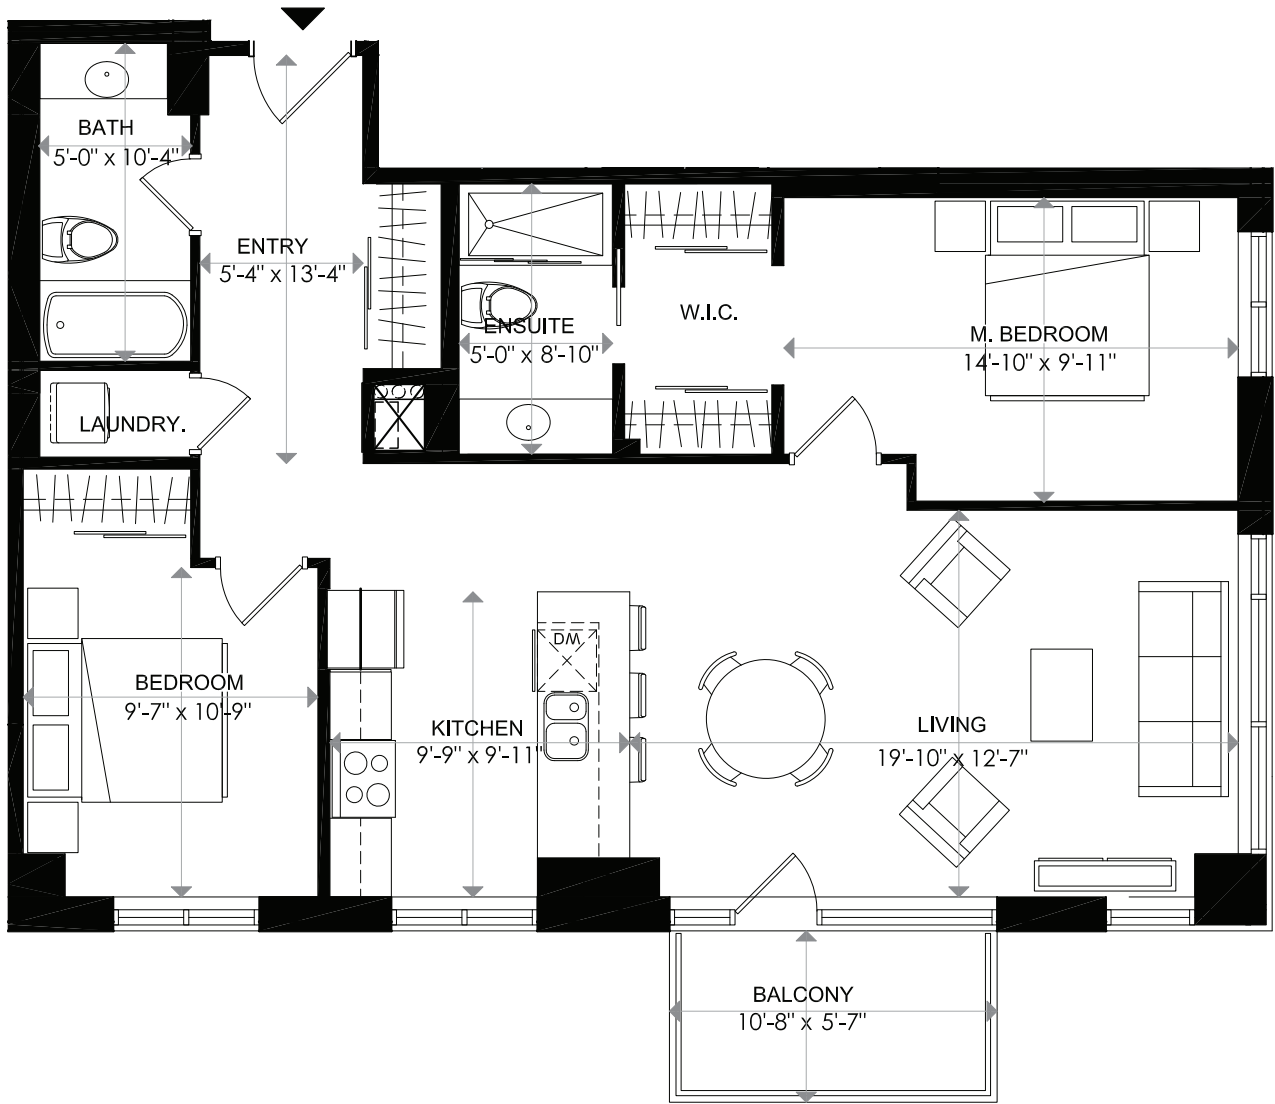

TOWARDS WELLINGTON ST.

1140 WELLINGTON

1140 WELLINGTON

LEVEL 10 - UNIT 6

2 BEDROOM

INDOOR LIVING	1062 sq. ft
BALCONY	59 sq. ft
TOTAL	1121 sq. ft

18/02/16