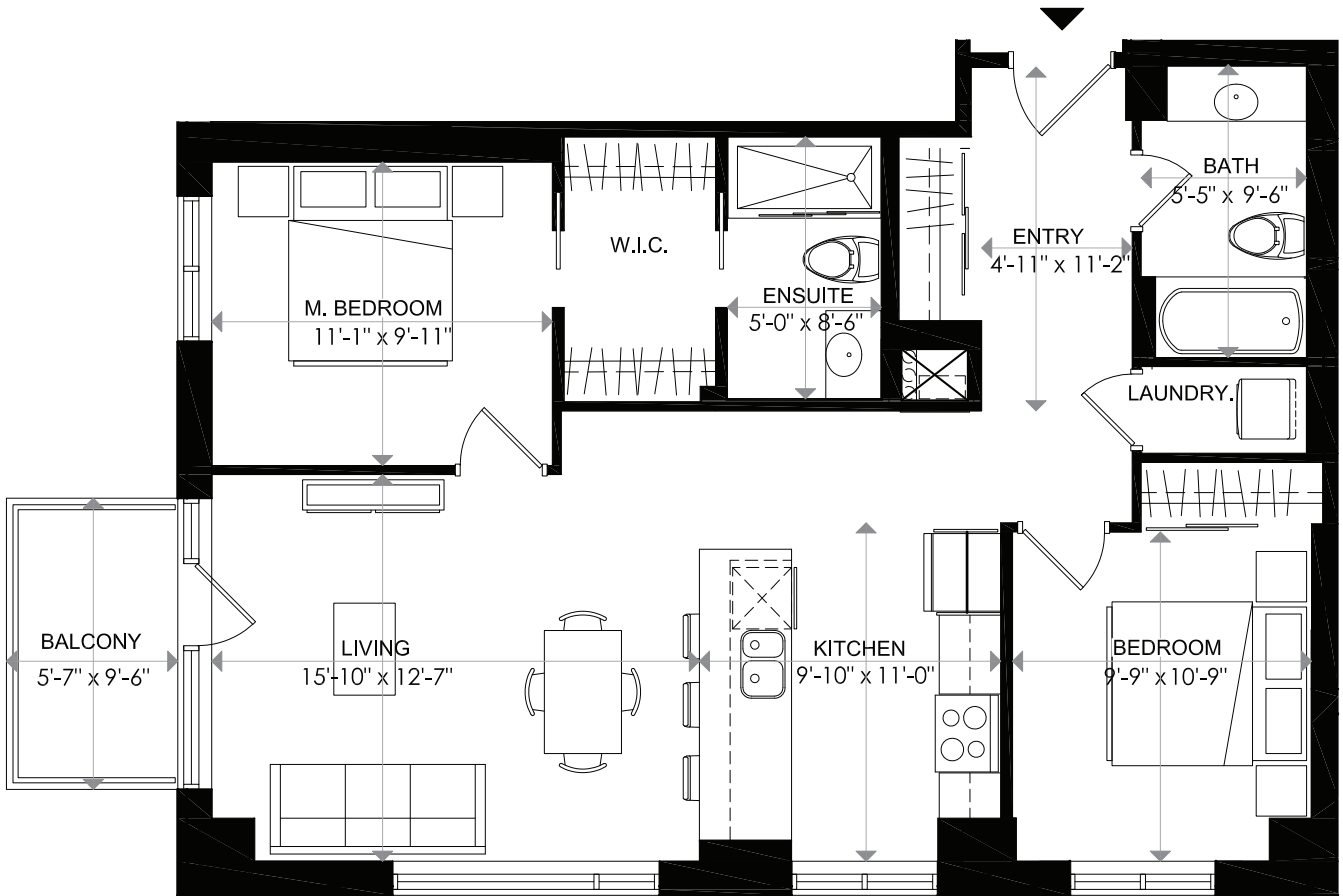

# 1140 WELLINGTON

## 1140 WELLINGTON

LEVEL 11 - UNIT 10

2 BEDROOM

INDOOR LIVING 965 sq. ft  
BALCONY 52 sq. ft  
TOTAL 1017 sq. ft

0 1 2 m

18/02/16