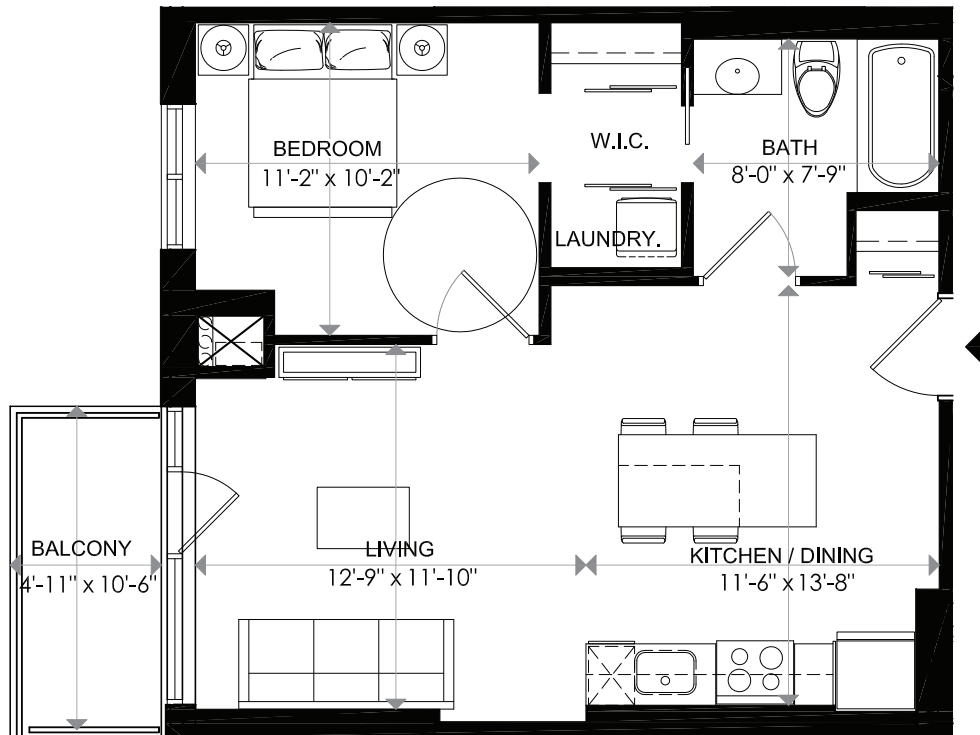

# 1140 WELLINGTON

## 1140 WELLINGTON

LEVEL 11 - UNIT 12  
1 BEDROOM

INDOOR LIVING	601 sq. ft
BALCONY	51 sq. ft
TOTAL	652 sq. ft

18/02/16