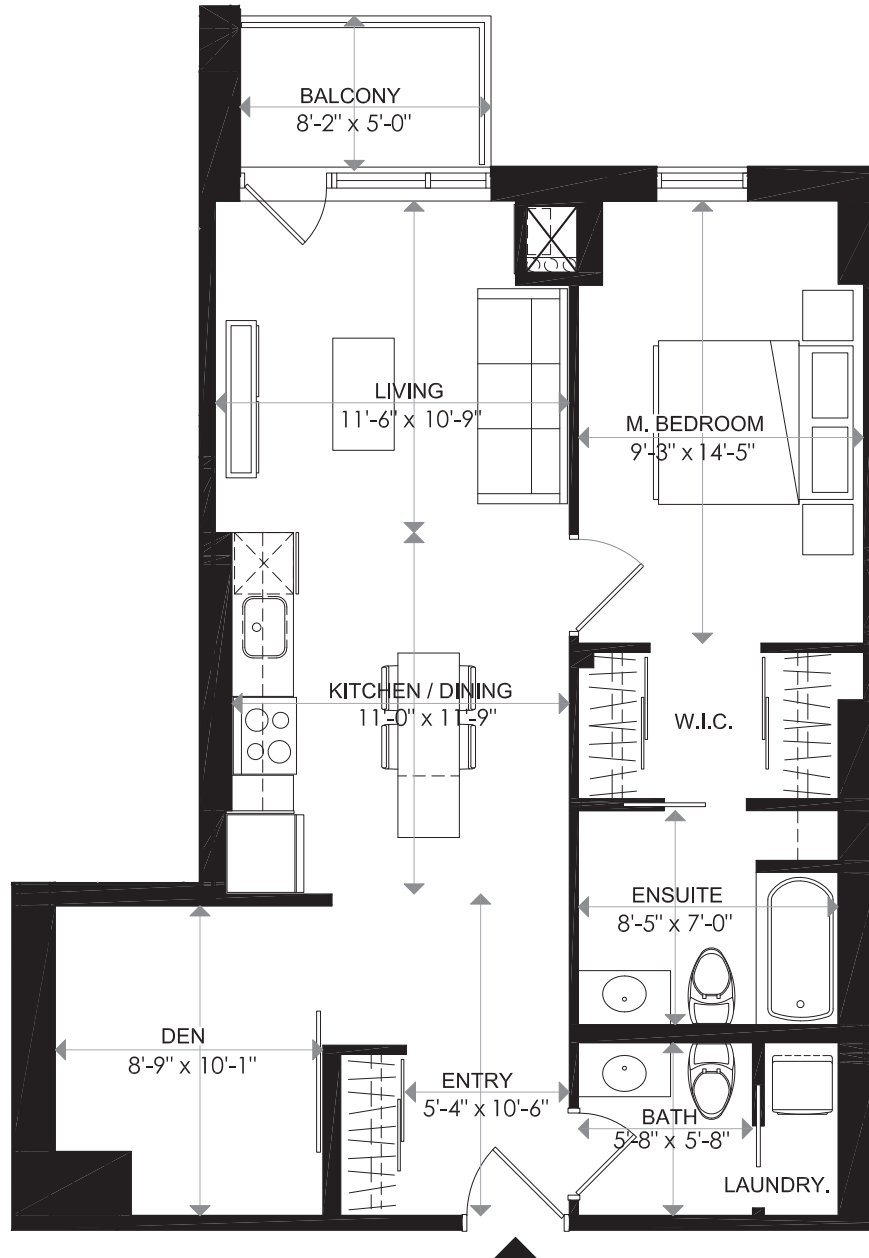

# 1140 WELLINGTON

## 1140 WELLINGTON

LEVEL 11 - UNIT 14

1 BEDROOM + DEN

INDOOR LIVING 809 sq. ft  
BALCONY 41 sq. ft  
TOTAL 850 sq. ft

0 1 2 m

18/02/16