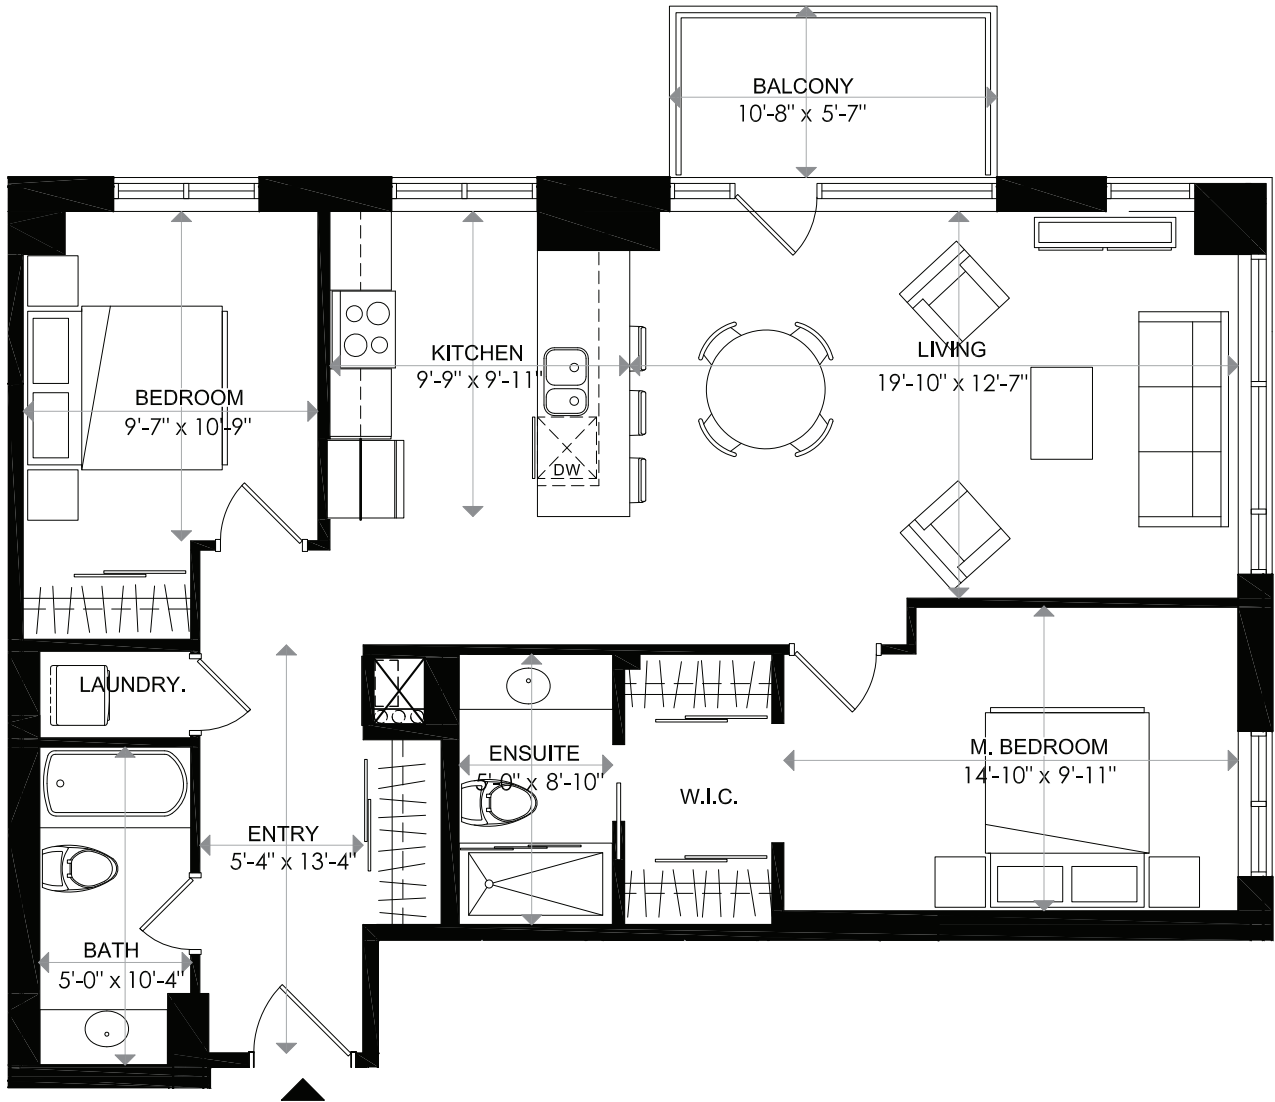

TOWARDS WELLINGTON ST.

1140 WELLINGTON

1140 WELLINGTON

LEVEL 11 - UNIT 3

2 BEDROOM

INDOOR LIVING 1062 sq. ft
BALCONY 59 sq. ft
TOTAL 1121 sq. ft

0 1 2 m

18/02/16