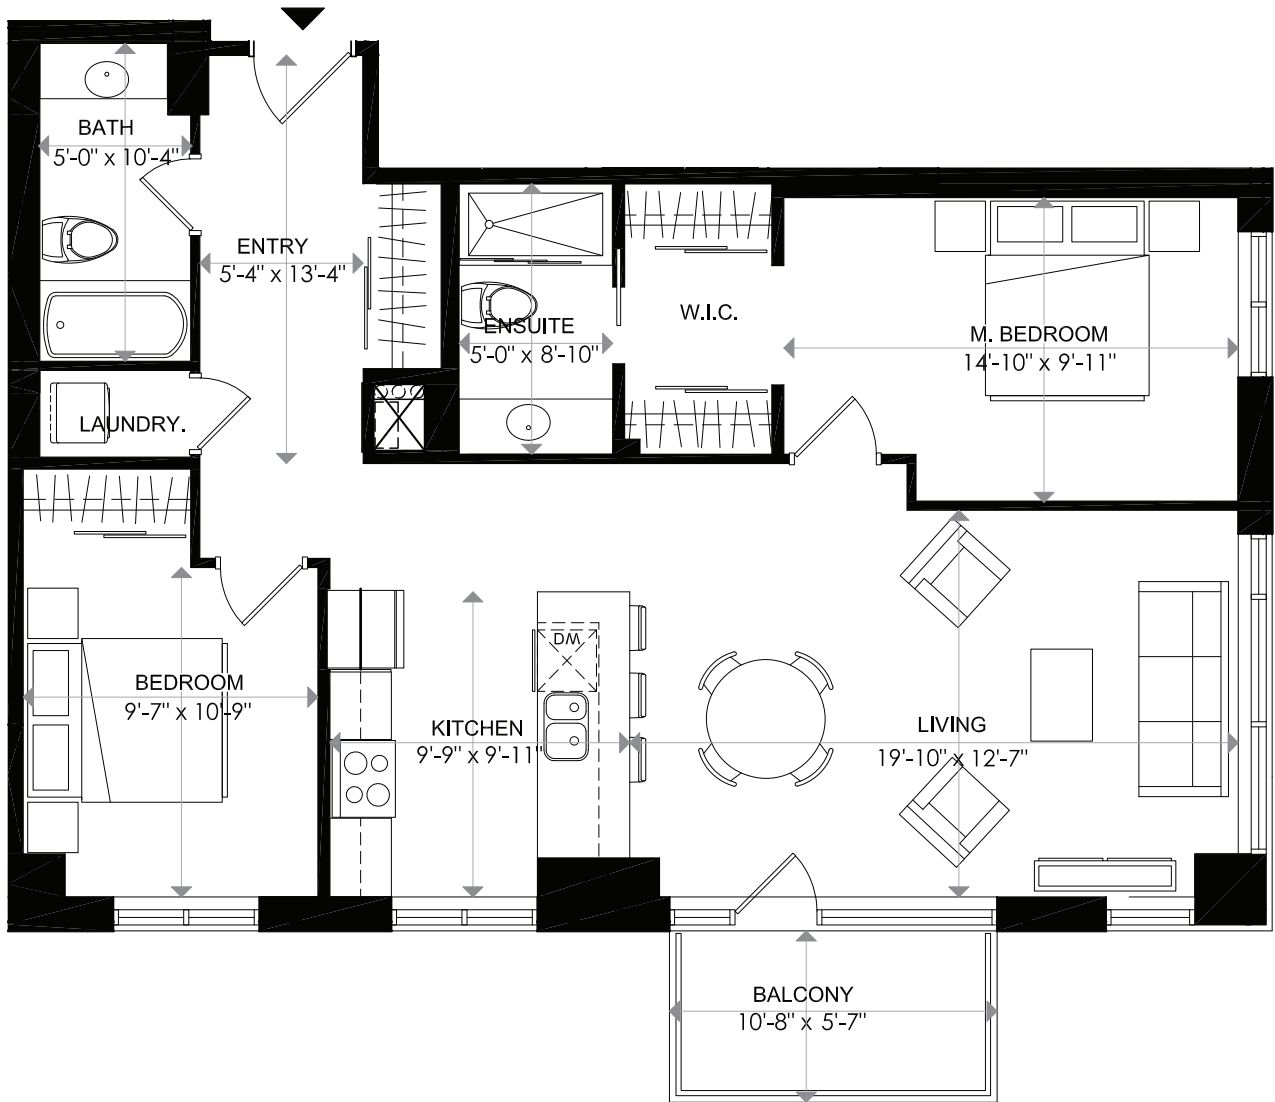

# 1140 WELLINGTON

## 1140 WELLINGTON

LEVEL 11 - UNIT 6

2 BEDROOM

INDOOR LIVING 1062 sq. ft  
BALCONY 59 sq. ft  
TOTAL 1121 sq. ft

0 1 2 m

18/02/16