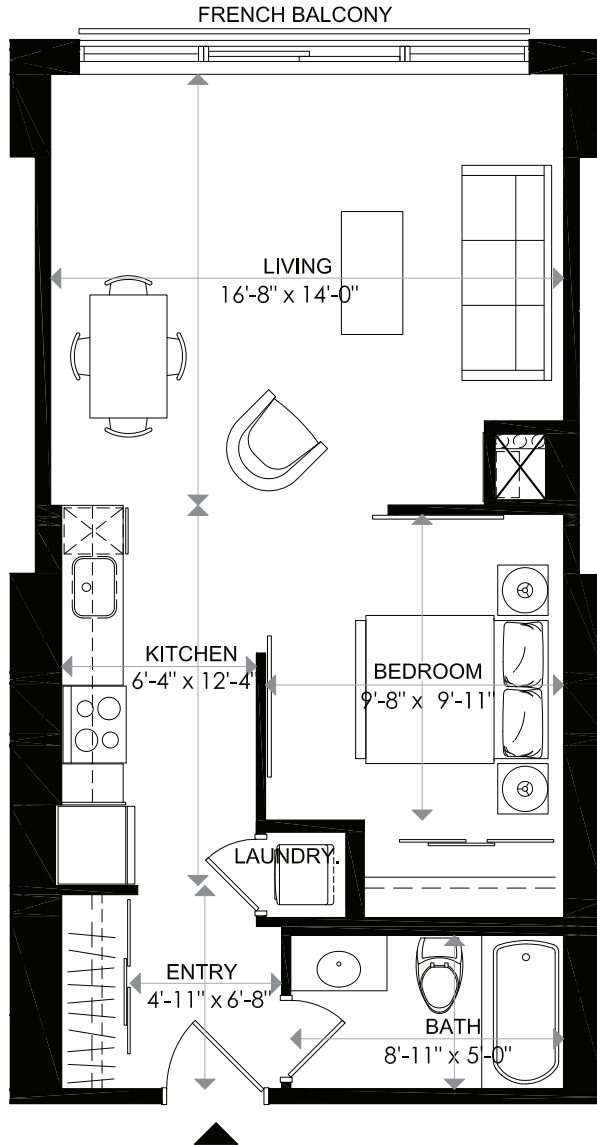

TOWARDS WELLINGTON ST.

1140 WELLINGTON

1140 WELLINGTON

LEVEL 12 - UNIT 1

1 BEDROOM

INDOOR LIVING
BALCONY
TOTAL

612 sq. ft
French Balcony
612 sq. ft

0 1 2 m