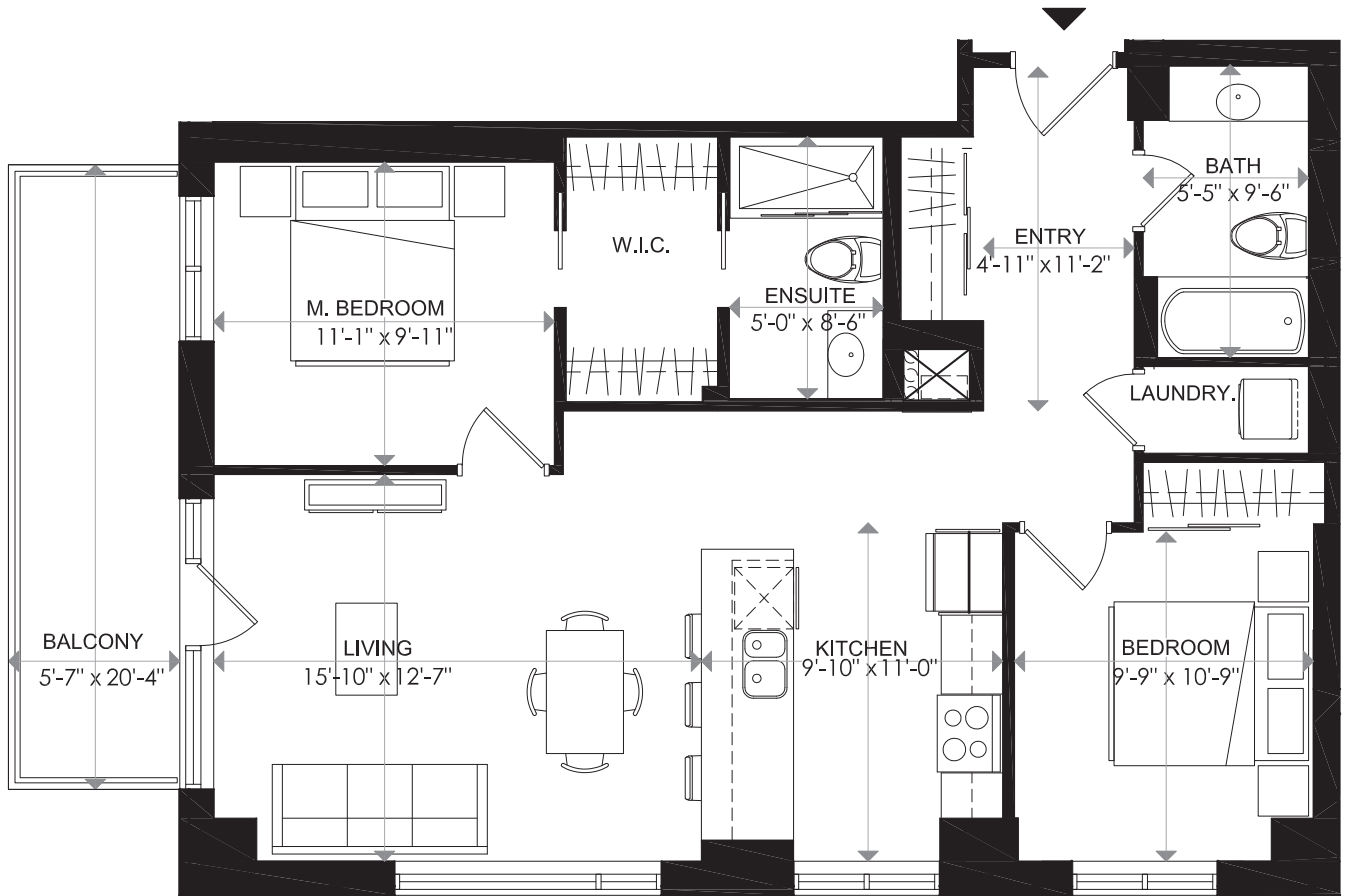

TOWARDS WELLINGTON ST.

1140 WELLINGTON

1140 WELLINGTON

LEVEL 12 - UNIT 10

2 BEDROOM

INDOOR LIVING 965 sq. ft
 BALCONY 113 sq. ft
 TOTAL 1078 sq. ft

0 1 2 m

18/02/16