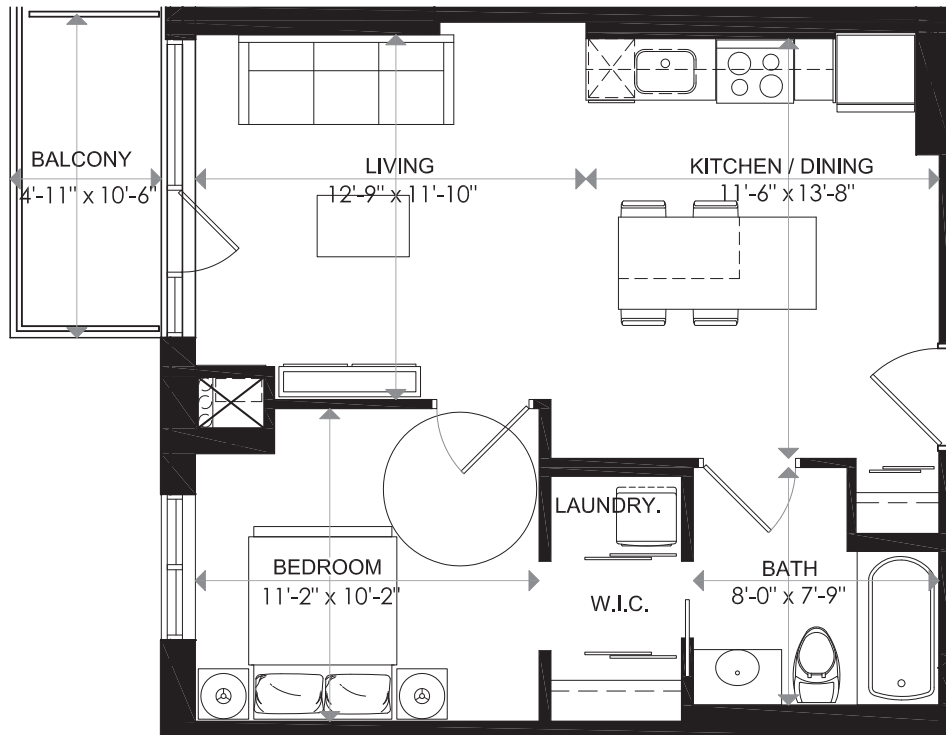

# 1140 WELLINGTON

## 1140 WELLINGTON

LEVEL 12 - UNIT 11

1 BEDROOM

INDOOR LIVING 601 sq. ft  
BALCONY 51 sq. ft  
TOTAL 652 sq. ft

0 1 2 m

18/02/16