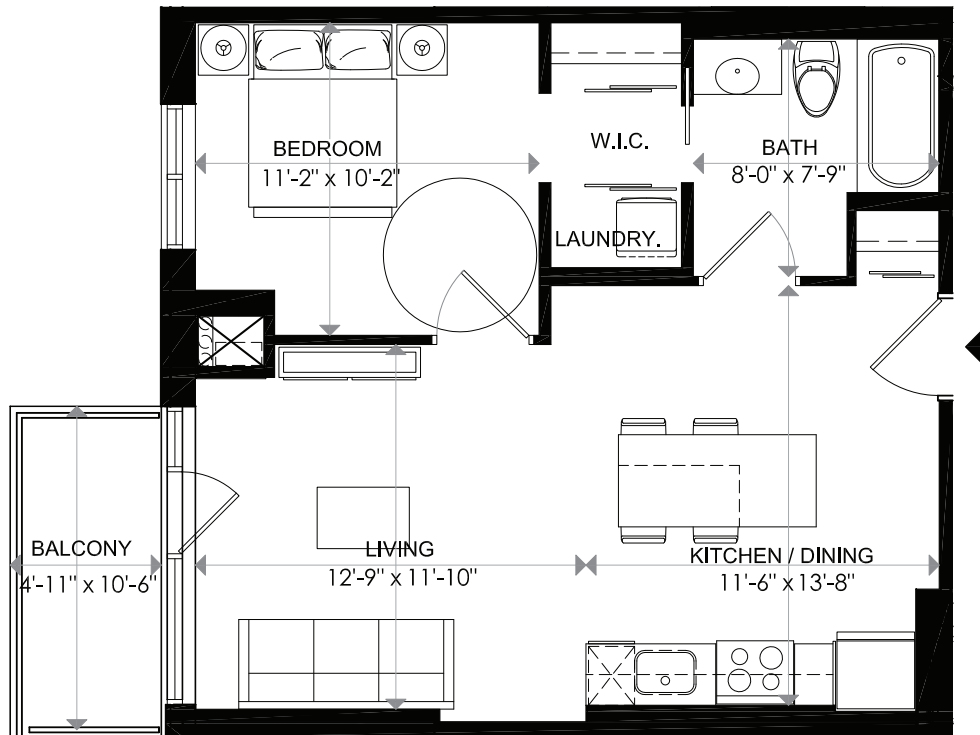

# 1140 WELLINGTON

## 1140 WELLINGTON

LEVEL 12 - UNIT 12

1 BEDROOM

INDOOR LIVING 601 sq. ft  
 BALCONY 51 sq. ft  
 TOTAL 652 sq. ft

18/02/16