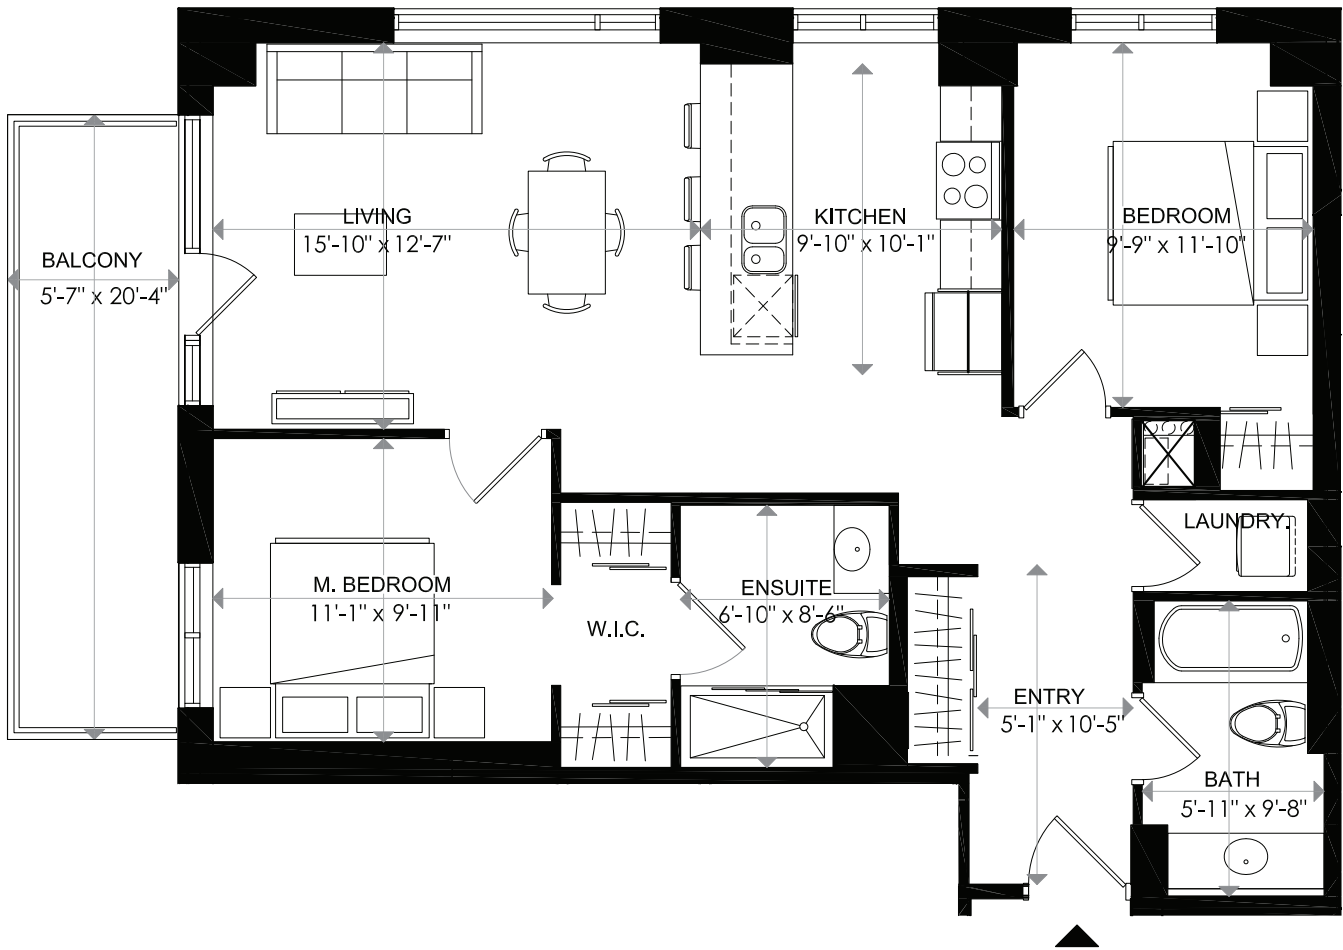

TOWARDS WELLINGTON ST.

1140 WELLINGTON

1140 WELLINGTON

LEVEL 12 - UNIT 13
2 BEDROOM

INDOOR LIVING 985 sq. ft
BALCONY 113 sq. ft
TOTAL 1098 sq. ft

0 1 2 m

18/02/16