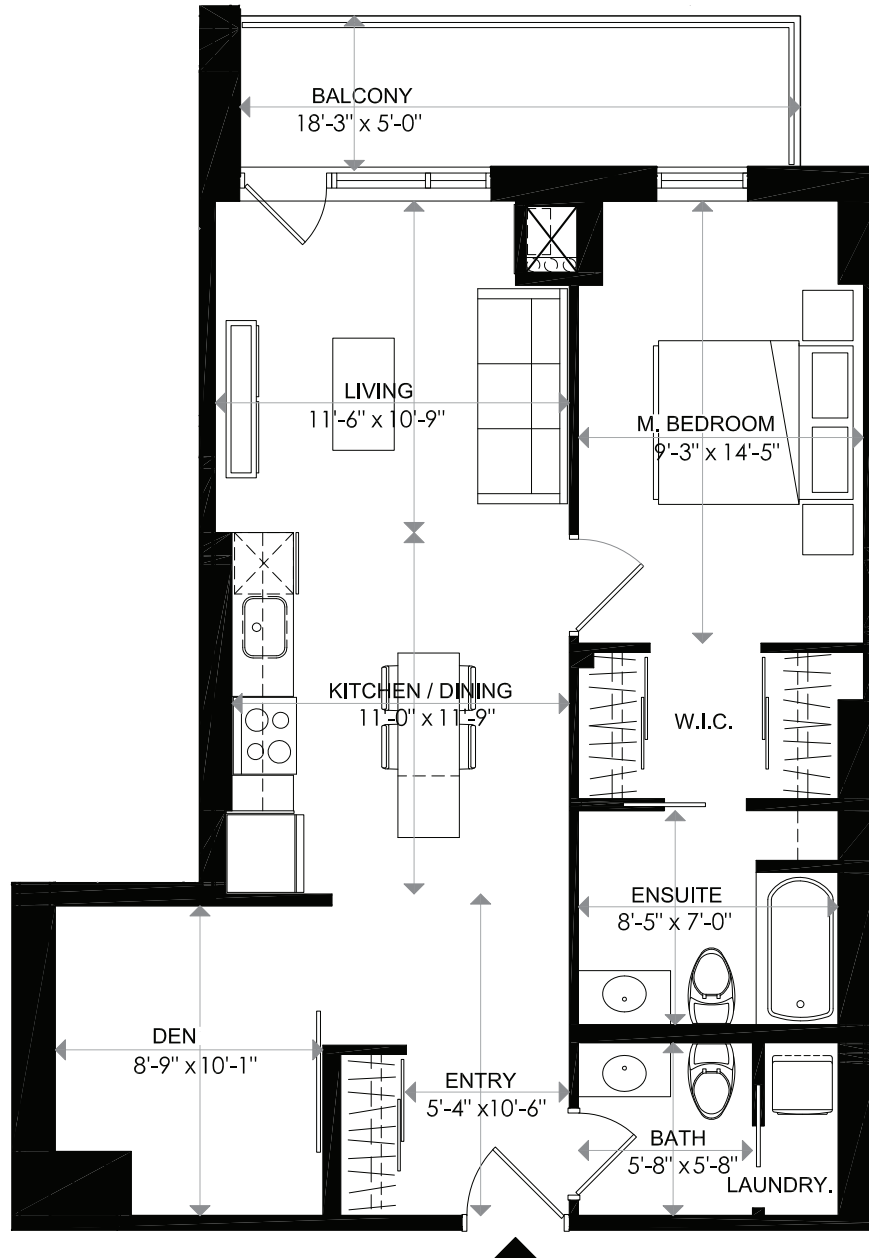

TOWARDS WELLINGTON ST.

1140 WELLINGTON

1140 WELLINGTON

LEVEL 12 - UNIT 14
1 BEDROOM + DEN

| | |
|---------------|------------|
| INDOOR LIVING | 809 sq. ft |
| BALCONY | 91 sq. ft |
| TOTAL | 900 sq. ft |