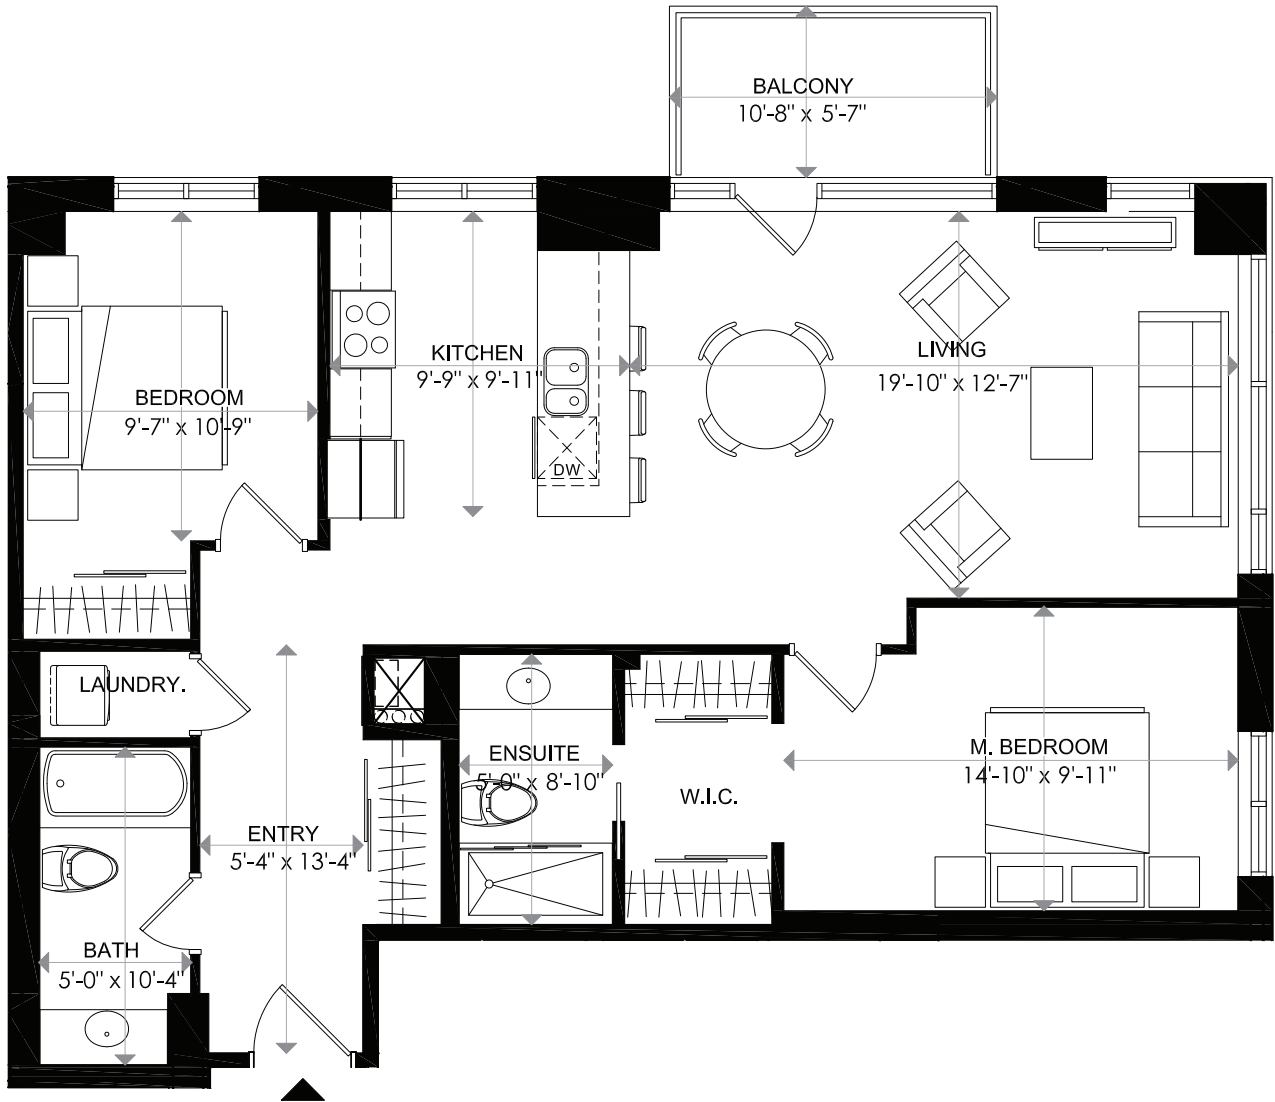

# 1140 WELLINGTON

## 1140 WELLINGTON

LEVEL 12 - UNIT 3

2 BEDROOM

INDOOR LIVING 1062 sq. ft  
BALCONY 59 sq. ft  
TOTAL 1121 sq. ft

0 1 2 m

18/02/16