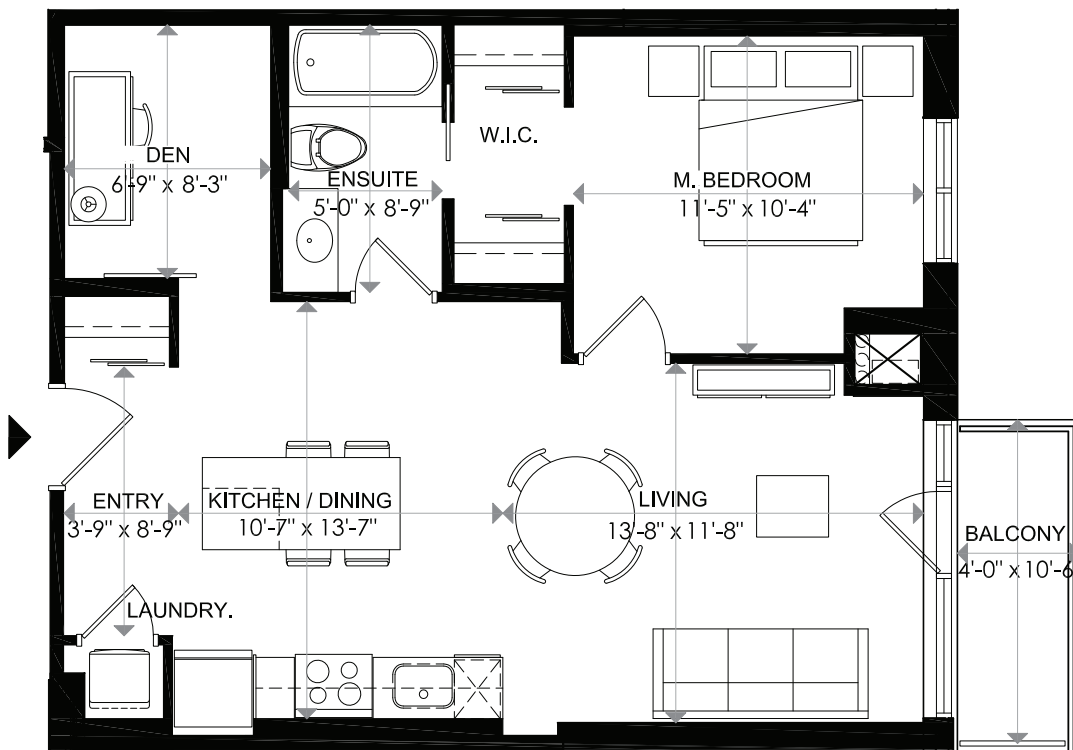

# 1140 WELLINGTON

## 1140 WELLINGTON

LEVEL 12 - UNIT 4

1 BEDROOM + DEN

INDOOR LIVING 697 sq. ft  
BALCONY 42 sq. ft  
TOTAL 739 sq. ft

18/02/16