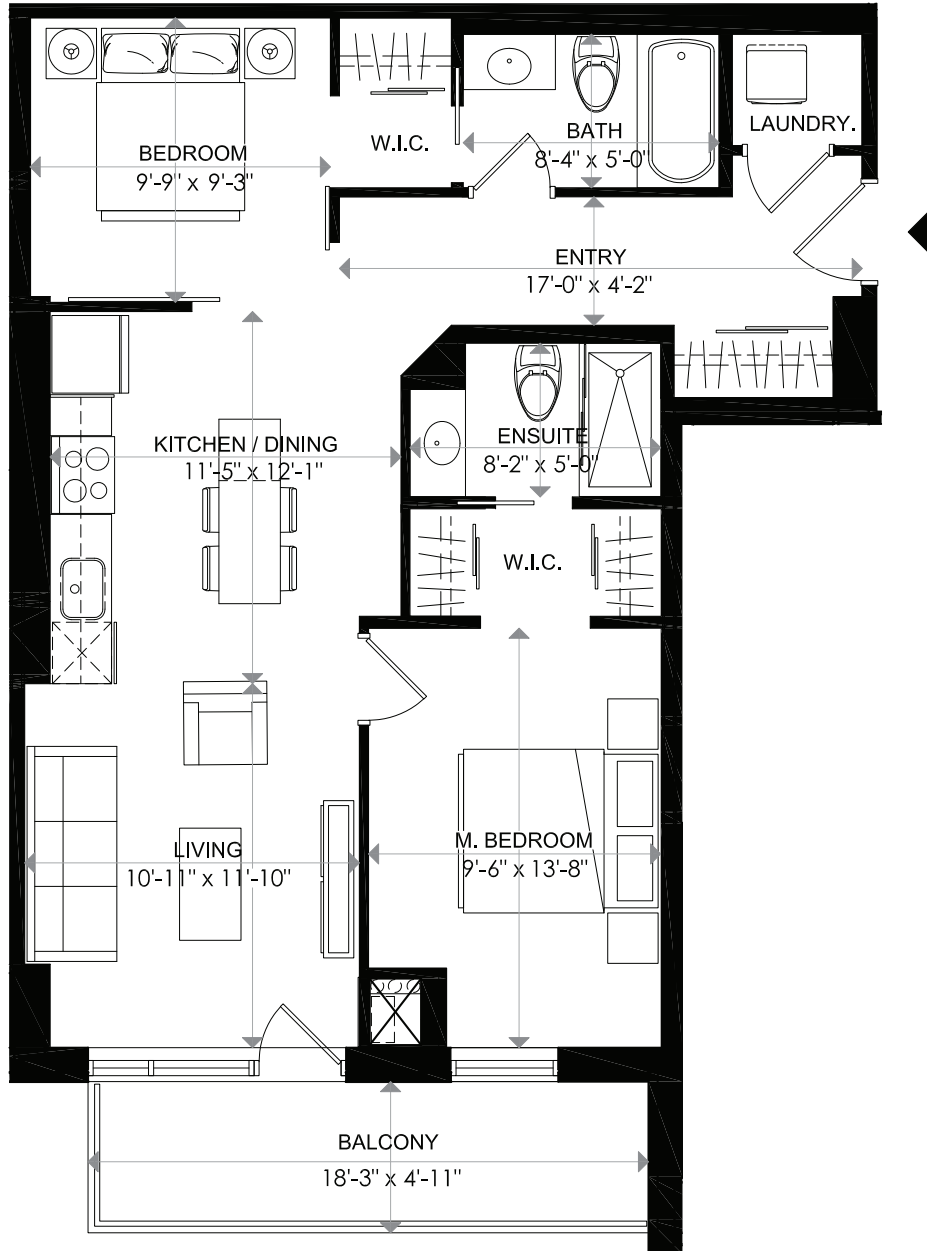

TOWARDS WELLINGTON ST.

1140 WELLINGTON

1140 WELLINGTON LEVEL 12 - UNIT 7 2 BEDROOM

INDOOR LIVING 817 sq. ft
BALCONY 89 sq. ft
TOTAL 906 sq. ft

18/02/16