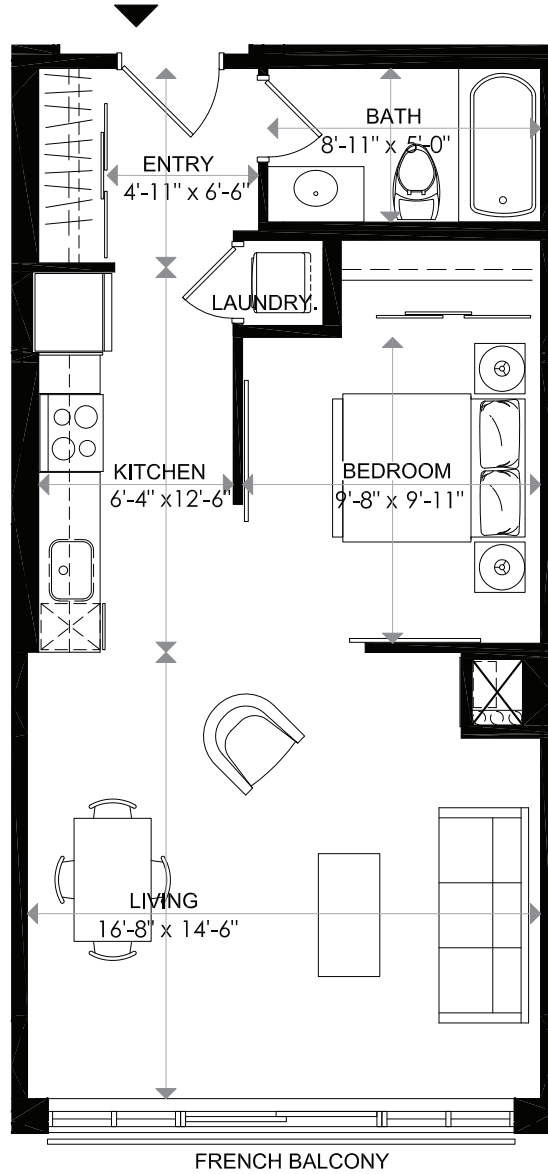

TOWARDS WELLINGTON ST.

1140 WELLINGTON

1140 WELLINGTON

LEVEL 12 - UNIT 8

1 BEDROOM

INDOOR LIVING
BALCONY
TOTAL

617 sq. ft
French Balcony
617 sq. ft

18/02/16