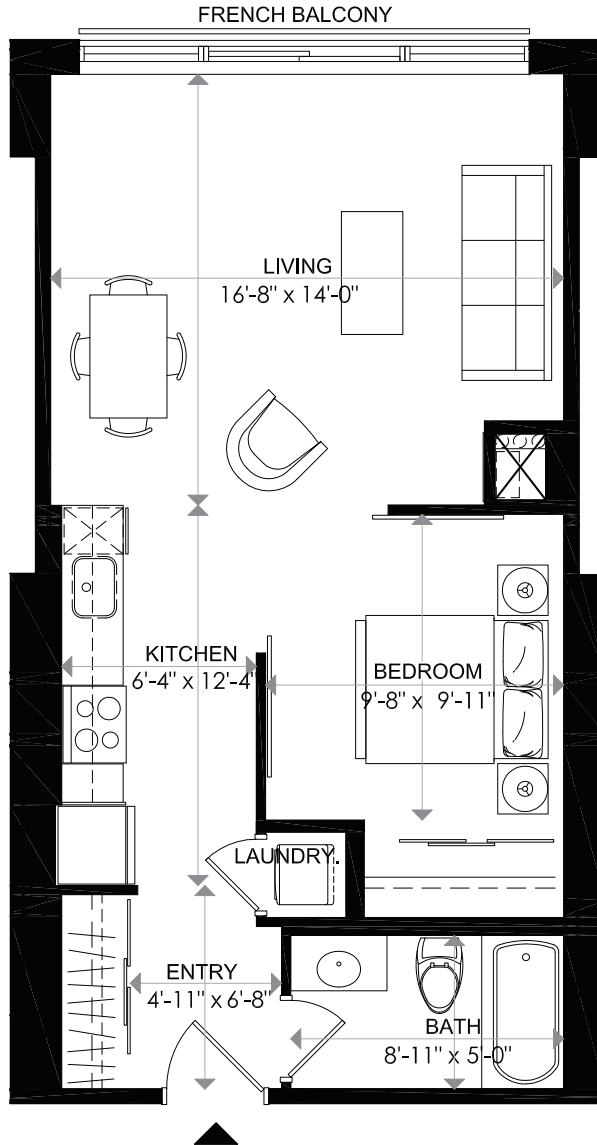

# 1140 WELLINGTON

## 1140 WELLINGTON

LEVEL 13 - UNIT 1

1 BEDROOM

INDOOR LIVING  
BALCONY  
TOTAL

612 sq. ft  
French Balcony  
612 sq. ft

0 1 2 m

18/02/16