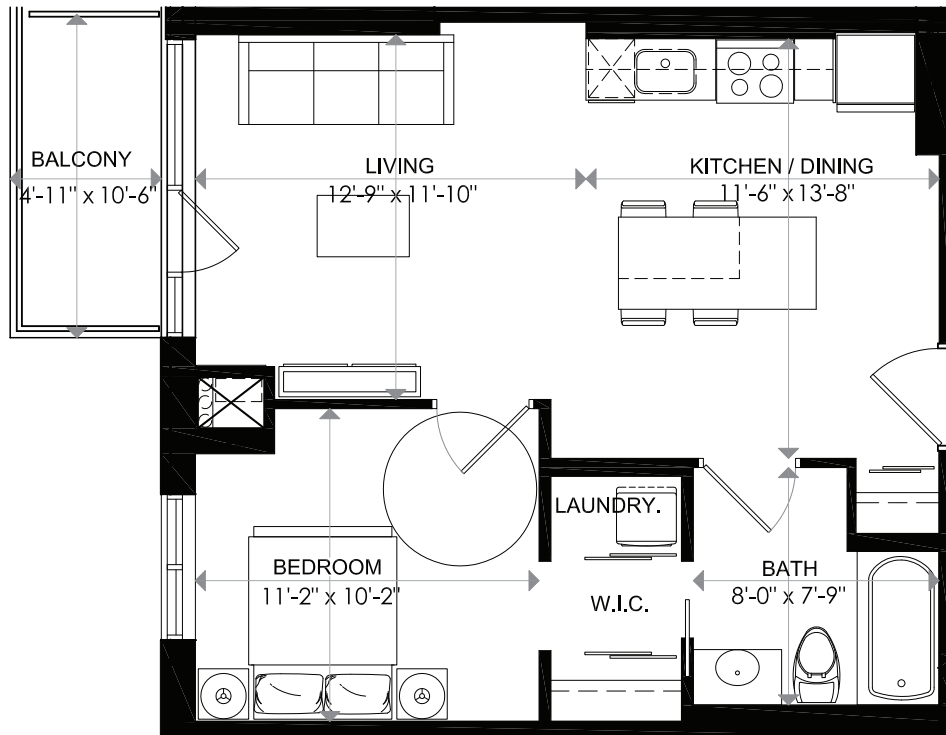

TOWARDS WELLINGTON ST.

1140 WELLINGTON

1140 WELLINGTON

LEVEL 13 - UNIT 11
1 BEDROOM

INDOOR LIVING	601 sq. ft
BALCONY	51 sq. ft
TOTAL	652 sq. ft

18/02/16