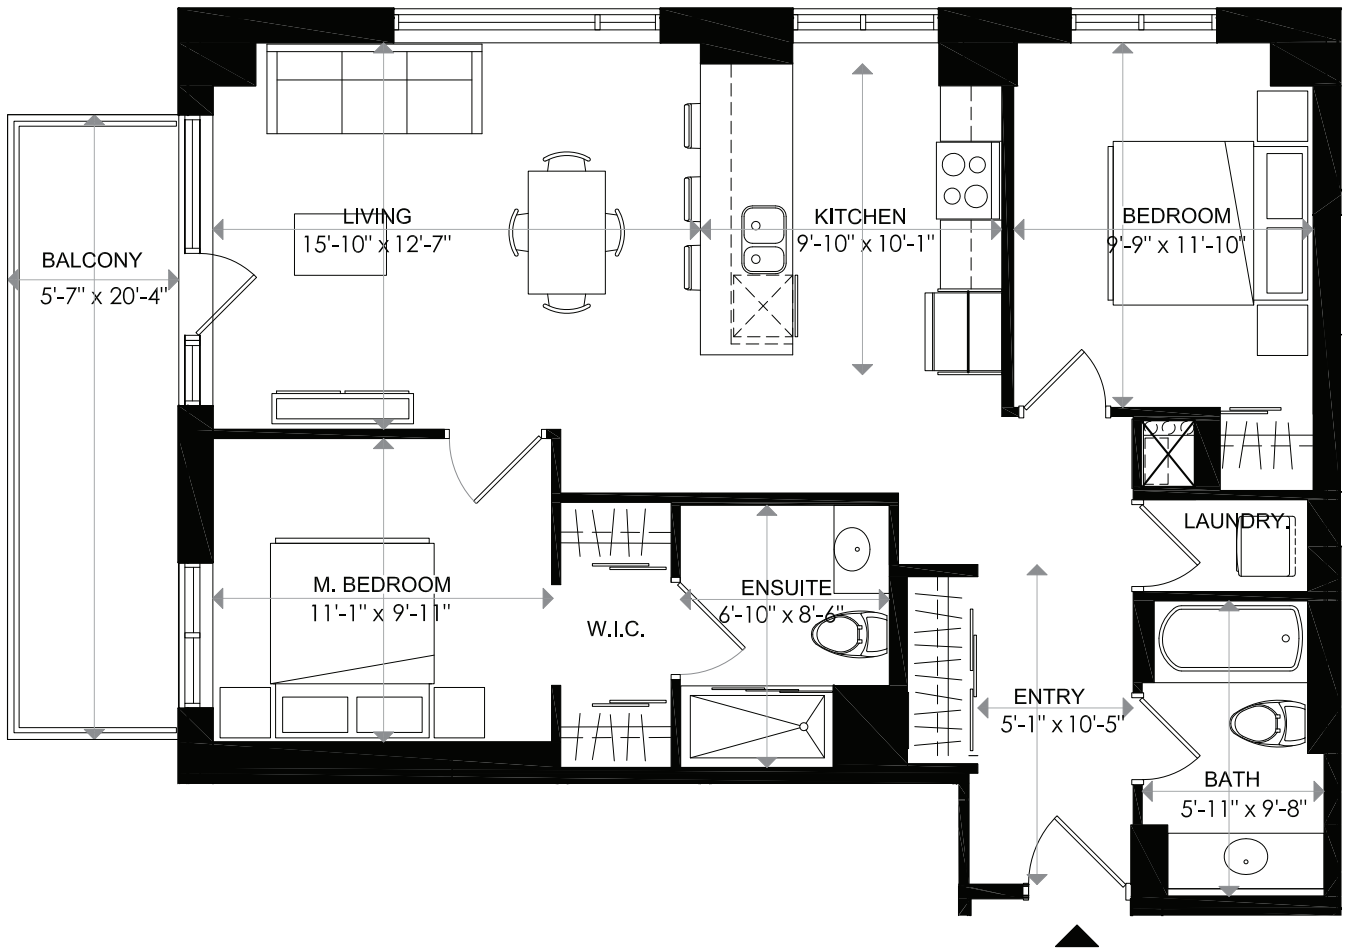

TOWARDS WELLINGTON ST.

1140 WELLINGTON

1140 WELLINGTON

LEVEL 13 - UNIT 13

2 BEDROOM

INDOOR LIVING 985 sq. ft
BALCONY 113 sq. ft
TOTAL 1098 sq. ft

0 1 2 m

18/02/16