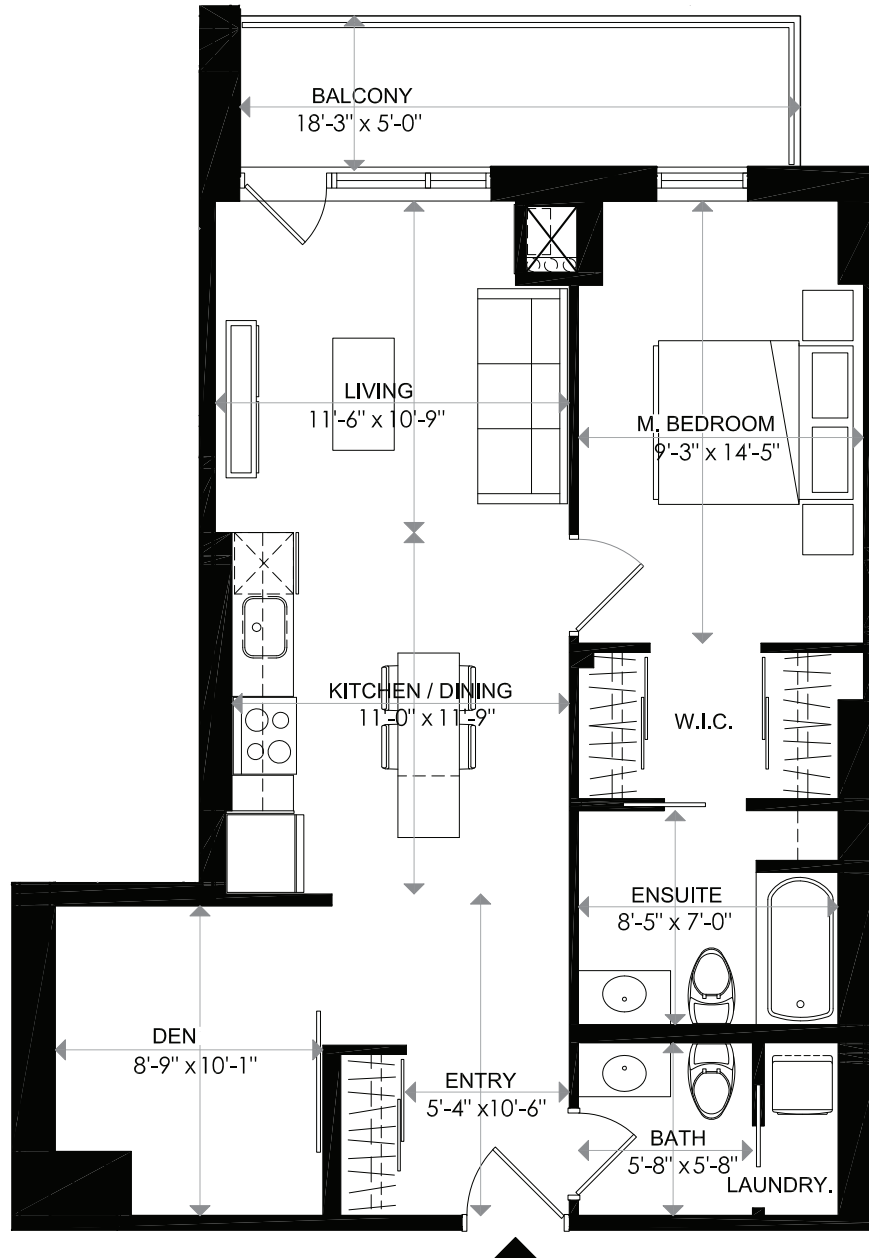

# 1140 WELLINGTON

## 1140 WELLINGTON

LEVEL 13 - UNIT 14  
1 BEDROOM + DEN

INDOOR LIVING	809 sq. ft
BALCONY	91 sq. ft
TOTAL	900 sq. ft

18/02/16