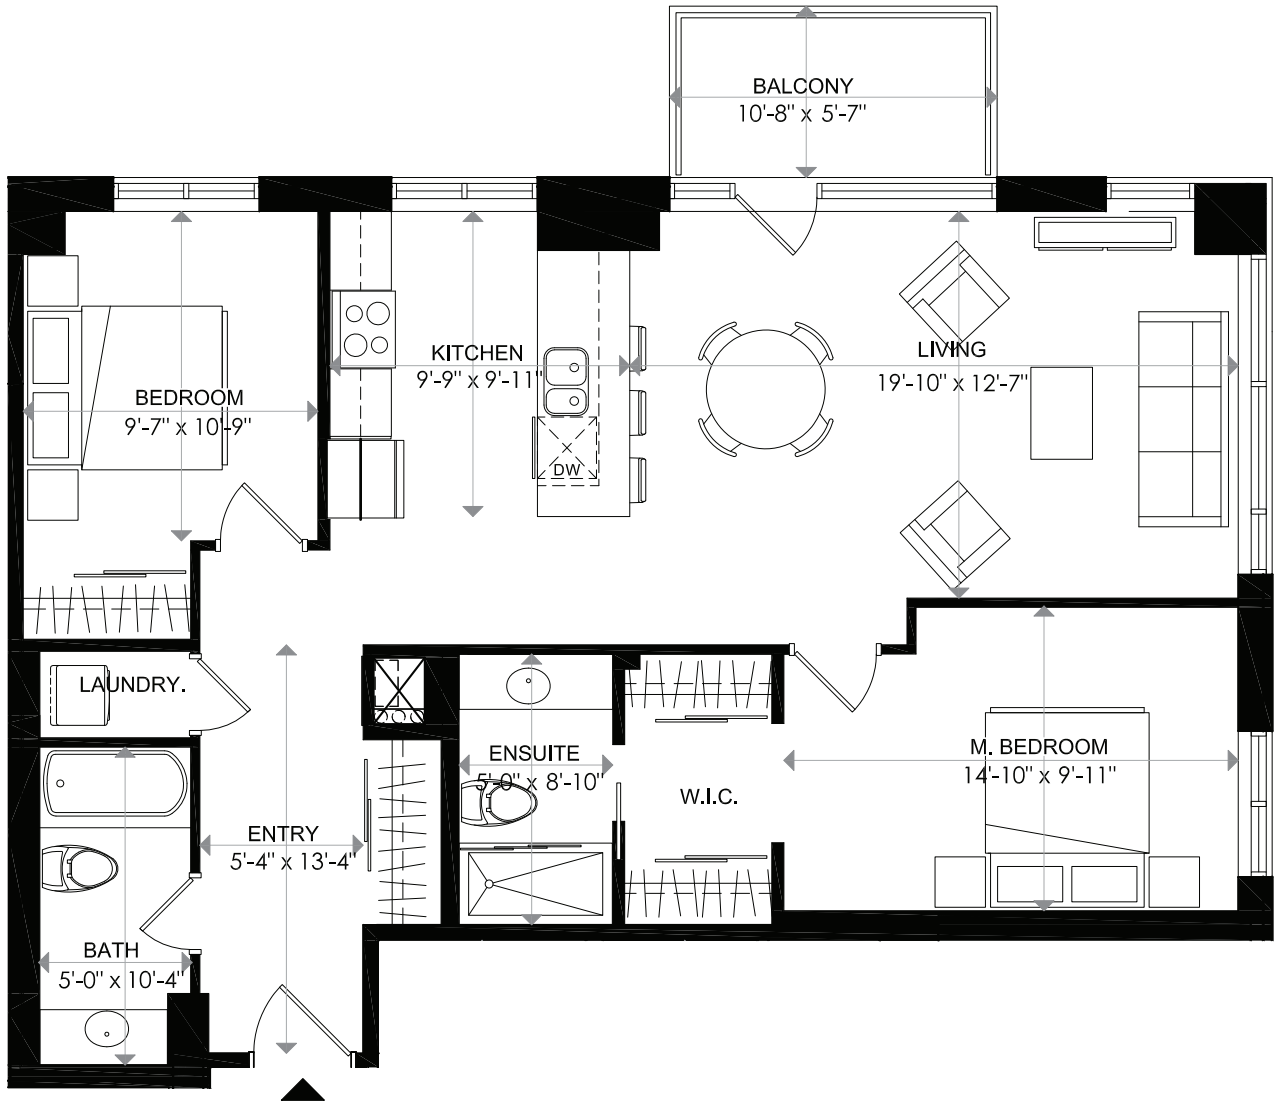

# 1140 WELLINGTON

## 1140 WELLINGTON

LEVEL 13 - UNIT 3

2 BEDROOM

INDOOR LIVING 1062 sq. ft  
BALCONY 59 sq. ft  
TOTAL 1121 sq. ft

0 1 2 m

18/02/16