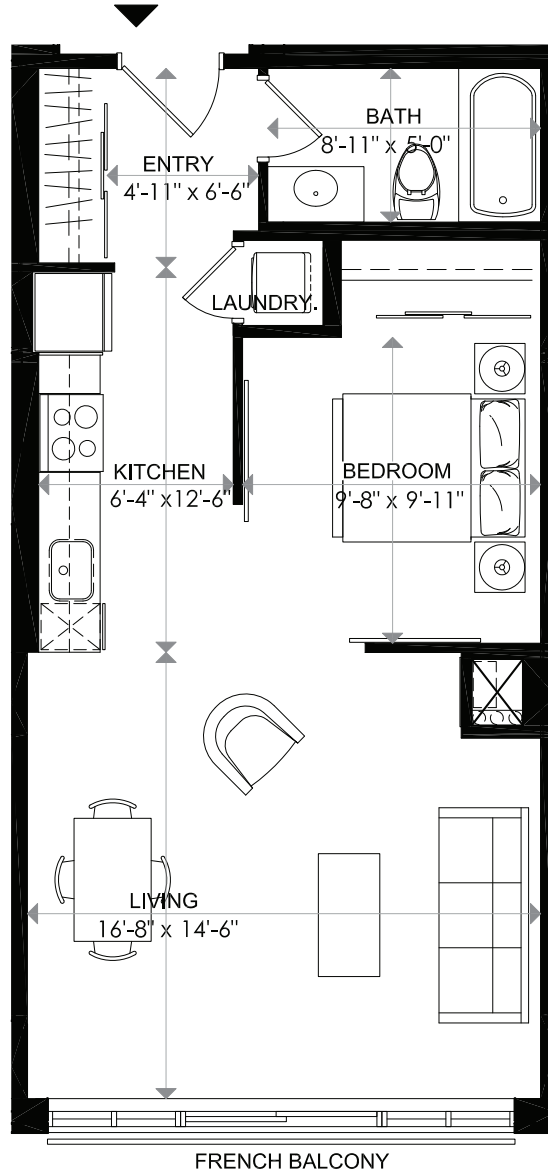

TOWARDS WELLINGTON ST.

1140 WELLINGTON

1140 WELLINGTON

LEVEL 13 - UNIT 8
1 BEDROOM

INDOOR LIVING BALCONY TOTAL 617 sq. ft
French Balcony 617 sq. ft

18/02/16