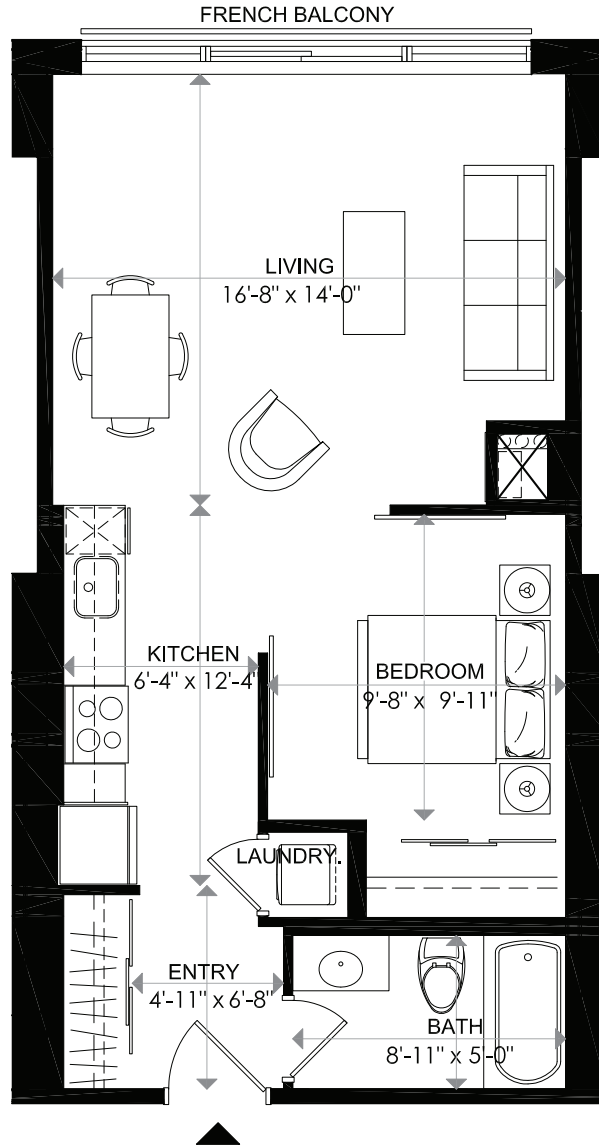

TOWARDS WELLINGTON ST.

1140 WELLINGTON

1140 WELLINGTON

LEVEL 2 - UNIT 1
1 BEDROOM

INDOOR LIVING
BALCONY
TOTAL

612 sq. ft
French Balcony
612 sq. ft

0 1 2 m

18/02/16