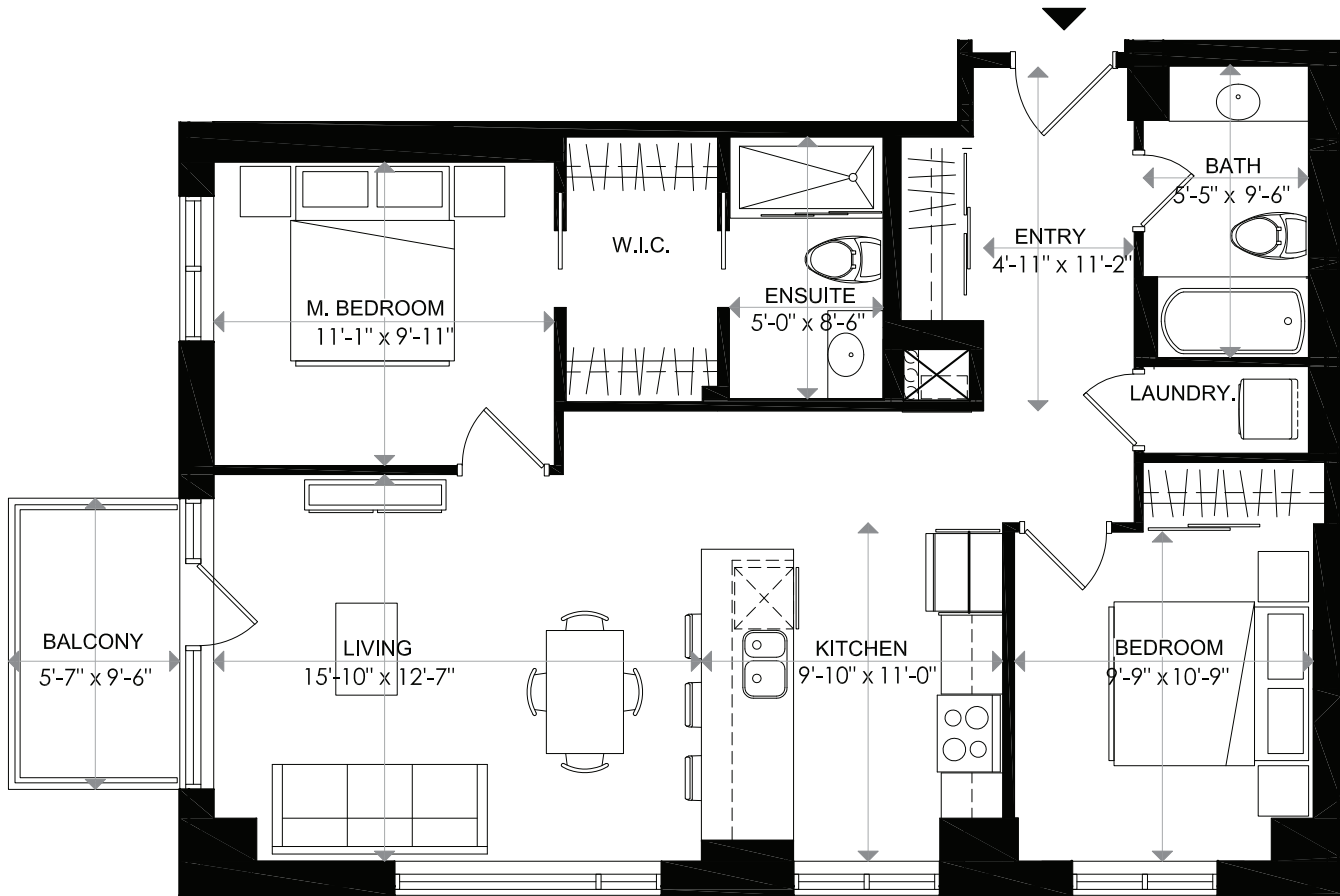

TOWARDS WELLINGTON ST.

1140 WELLINGTON

1140 WELLINGTON LEVEL 2 - UNIT 10 2 BEDROOM

INDOOR LIVING 965 sq. ft
BALCONY 52 sq. ft
TOTAL 1017 sq. ft

18/02/16