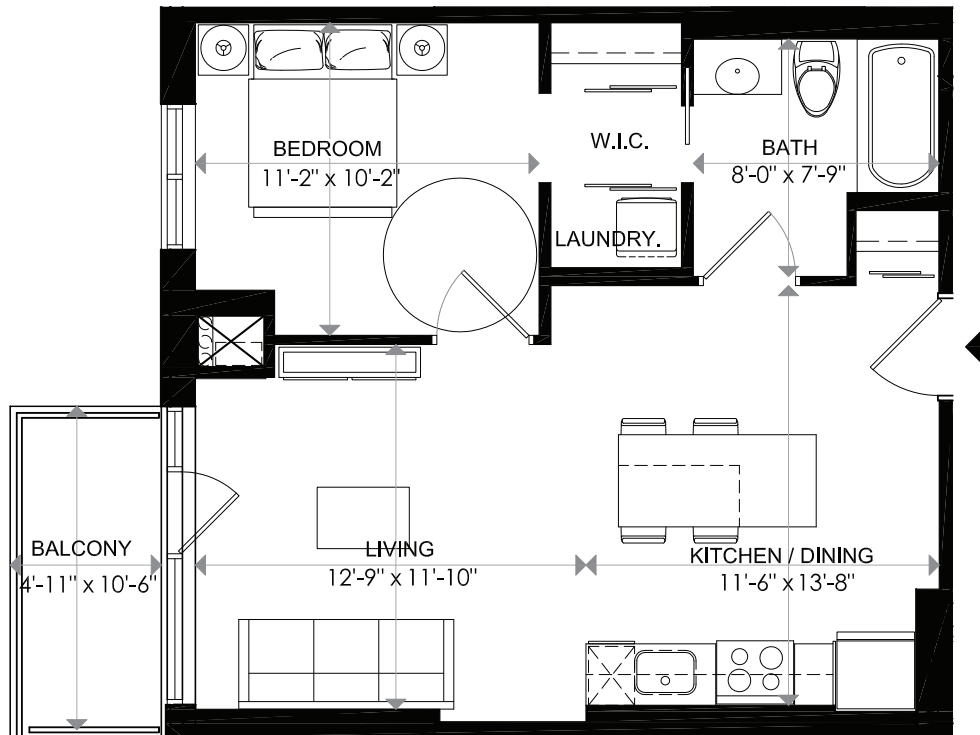

TOWARDS WELLINGTON ST.

1140 WELLINGTON

1140 WELLINGTON

LEVEL 2 - UNIT 12
1 BEDROOM

INDOOR LIVING	601 sq. ft
BALCONY	51 sq. ft
TOTAL	652 sq. ft

18/02/16