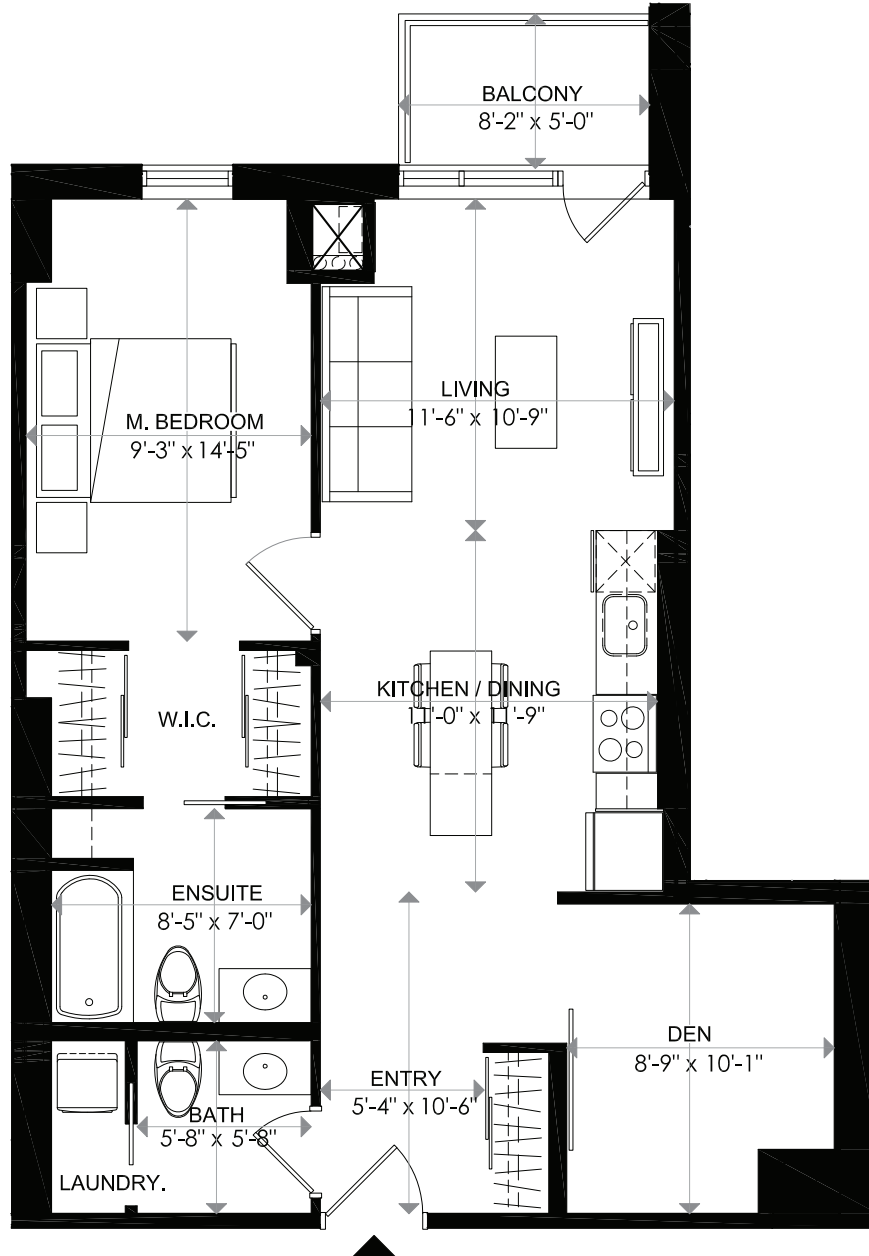

# 1140 WELLINGTON

## 1140 WELLINGTON

LEVEL 2 - UNIT 2  
1 BEDROOM + DEN

INDOOR LIVING	809 sq. ft
BALCONY	41 sq. ft
TOTAL	850 sq. ft

18/02/16