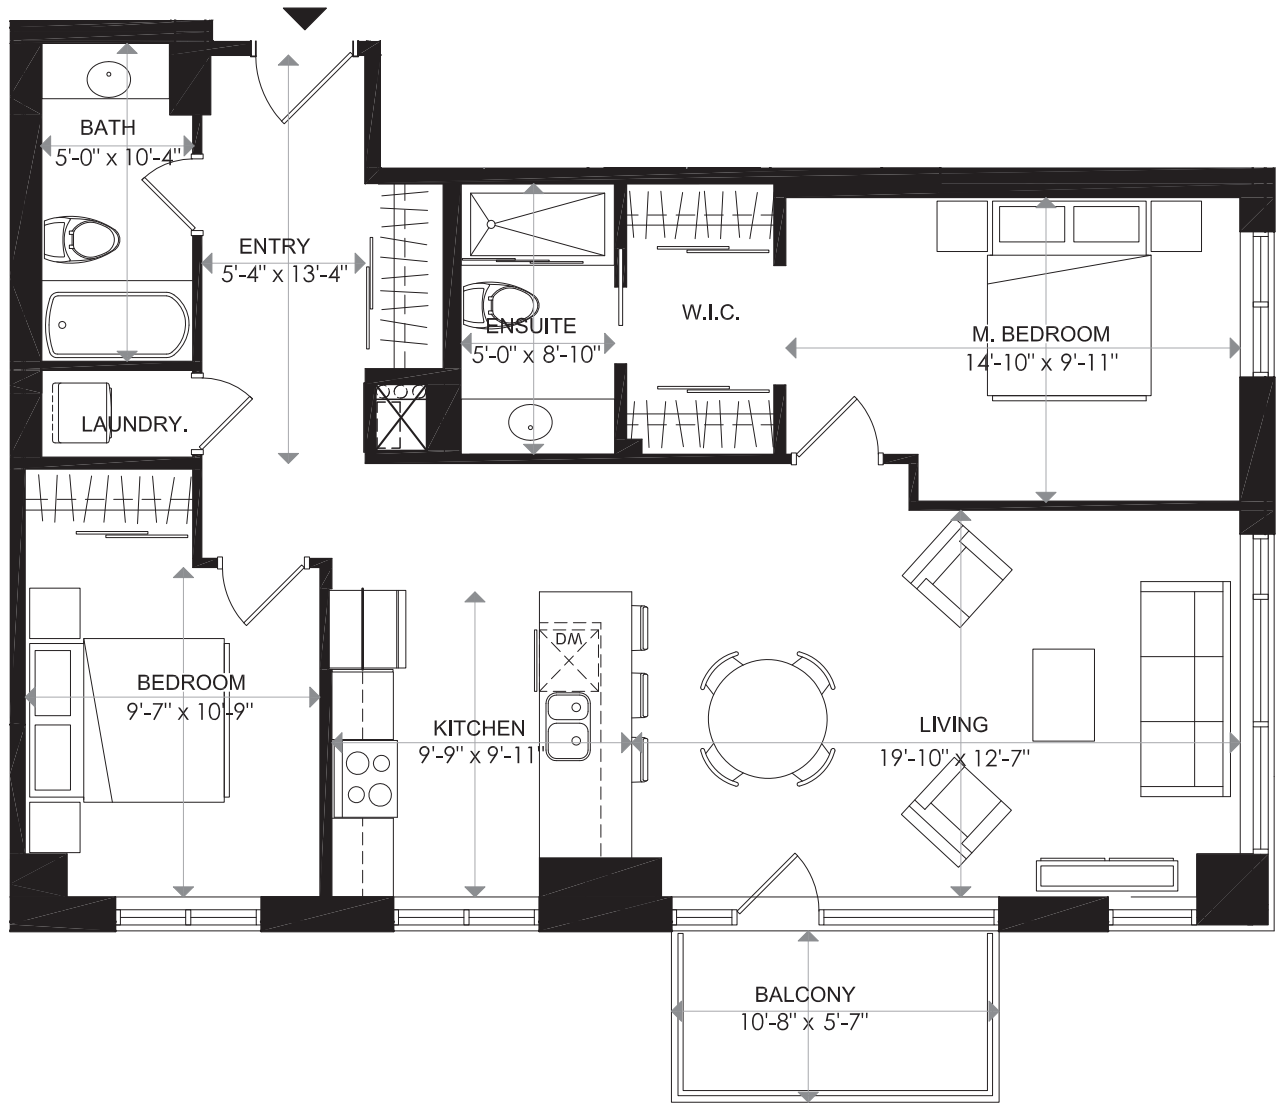

TOWARDS WELLINGTON ST.

1140 WELLINGTON

1140 WELLINGTON

LEVEL 2 - UNIT 6
2 BEDROOM

INDOOR LIVING	1062 sq. ft
BALCONY	59 sq. ft
TOTAL	1121 sq. ft

18/02/16