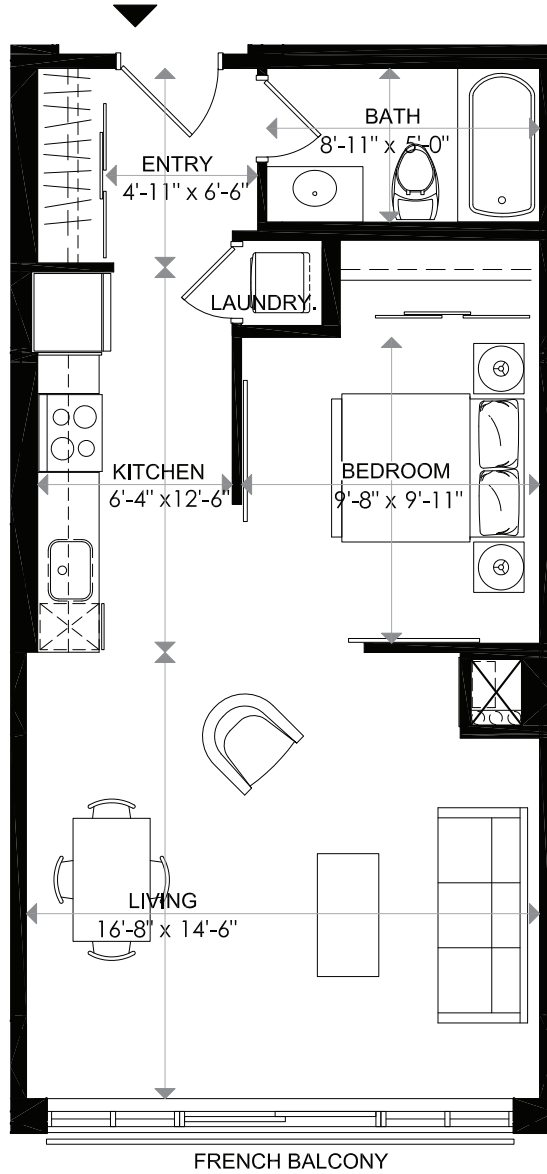

# 1140 WELLINGTON

## 1140 WELLINGTON

LEVEL 2 - UNIT 8  
1 BEDROOM

INDOOR LIVING 617 sq. ft  
BALCONY French Balcony  
TOTAL 617 sq. ft

18/02/16