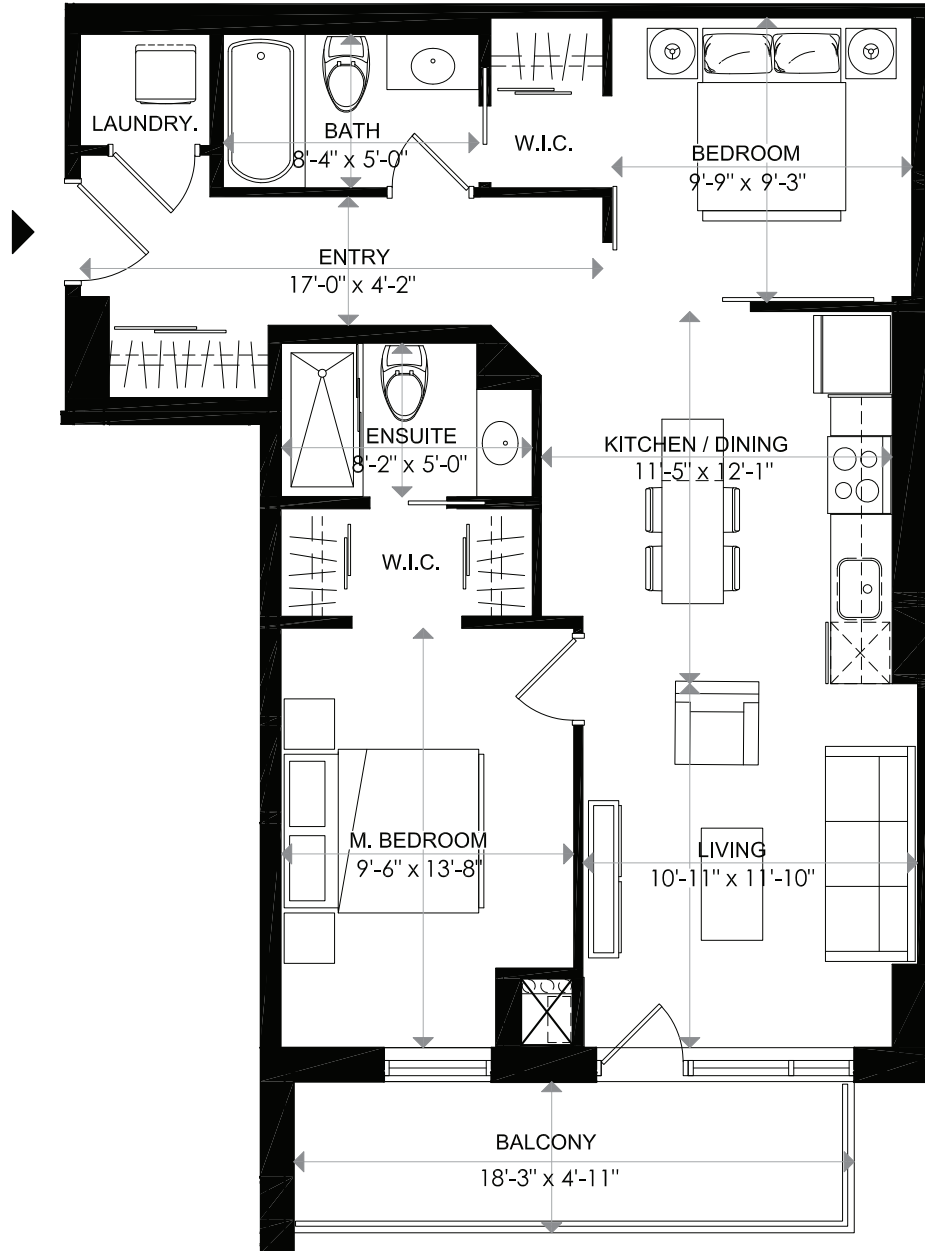

TOWARDS WELLINGTON ST.

1140 WELLINGTON

1140 WELLINGTON

LEVEL 2 - UNIT 9
2 BEDROOM

INDOOR LIVING 817 sq. ft
BALCONY 89 sq. ft
TOTAL 906 sq. ft

18/02/16