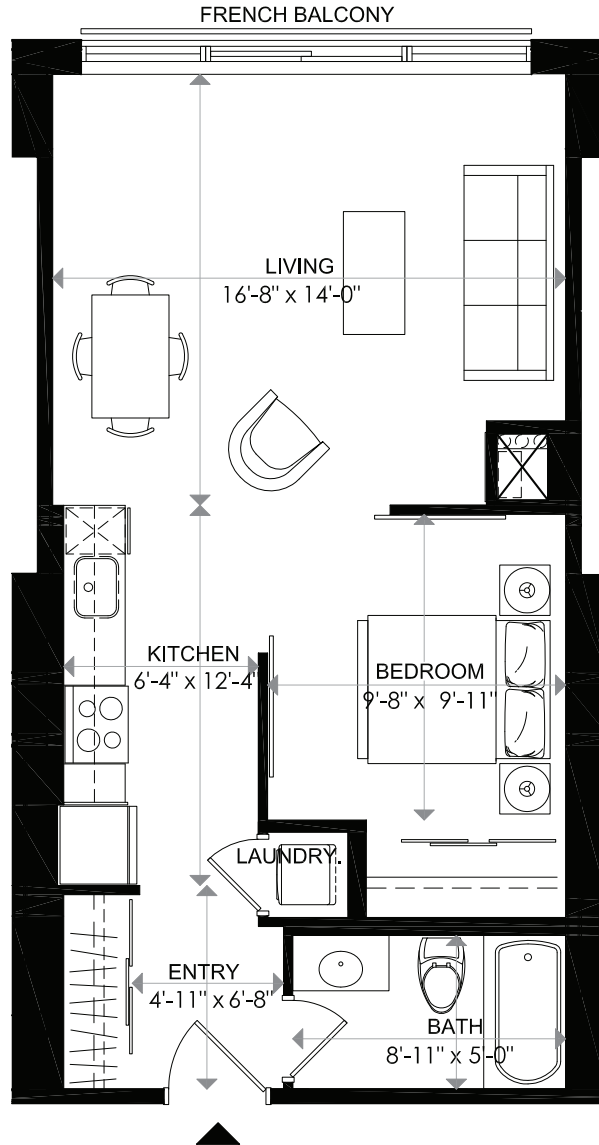

TOWARDS WELLINGTON ST.

1140 WELLINGTON

1140 WELLINGTON

LEVEL 3 - UNIT 1
1 BEDROOM

INDOOR LIVING
BALCONY
TOTAL

612 sq. ft
French Balcony
612 sq. ft

0 1 2 m

18/02/16