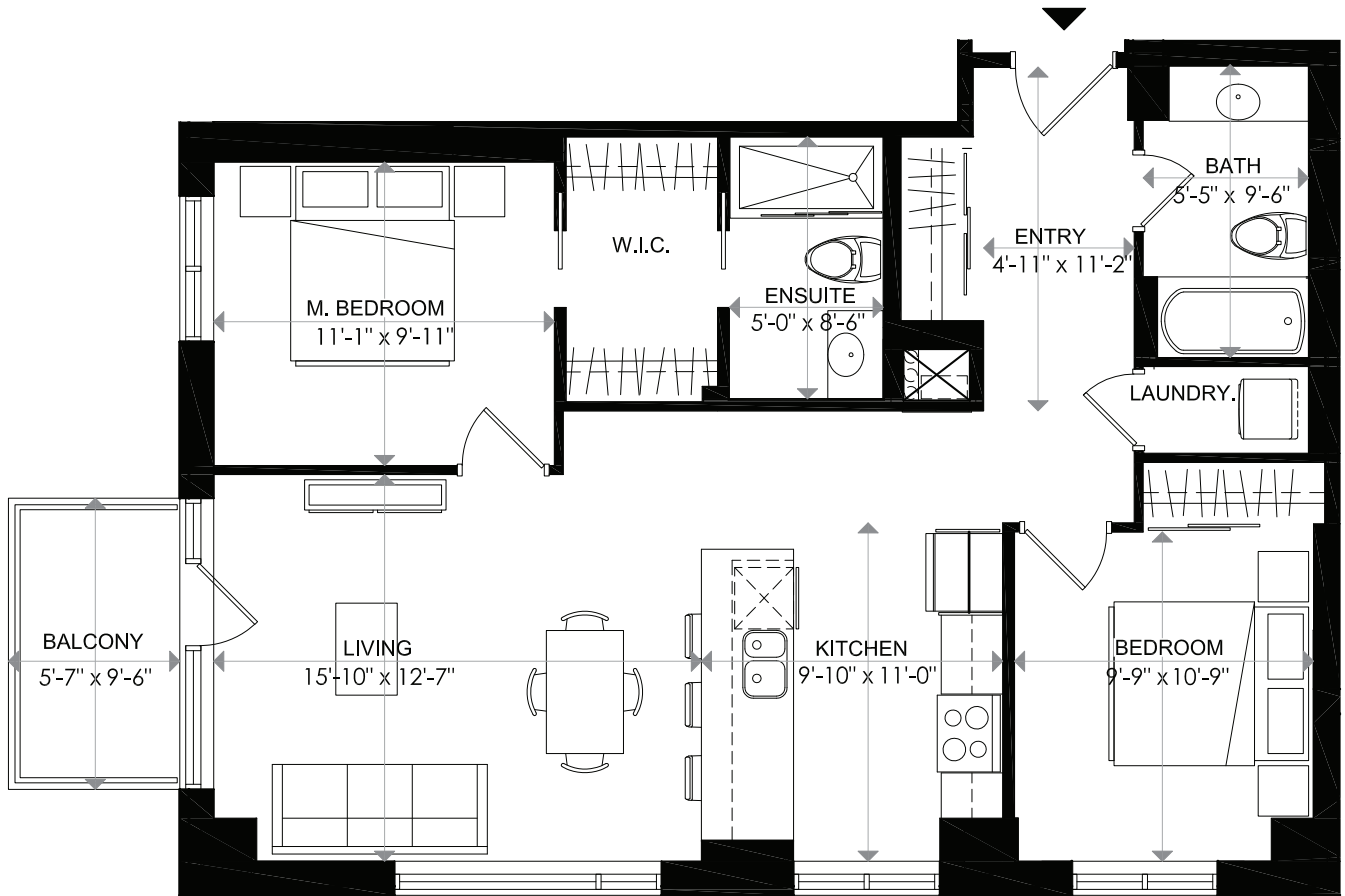

TOWARDS WELLINGTON ST.

1140 WELLINGTON

1140 WELLINGTON LEVEL 3 - UNIT 10 2 BEDROOM

INDOOR LIVING	965 sq. ft
BALCONY	52 sq. ft
TOTAL	1017 sq. ft

18/02/16