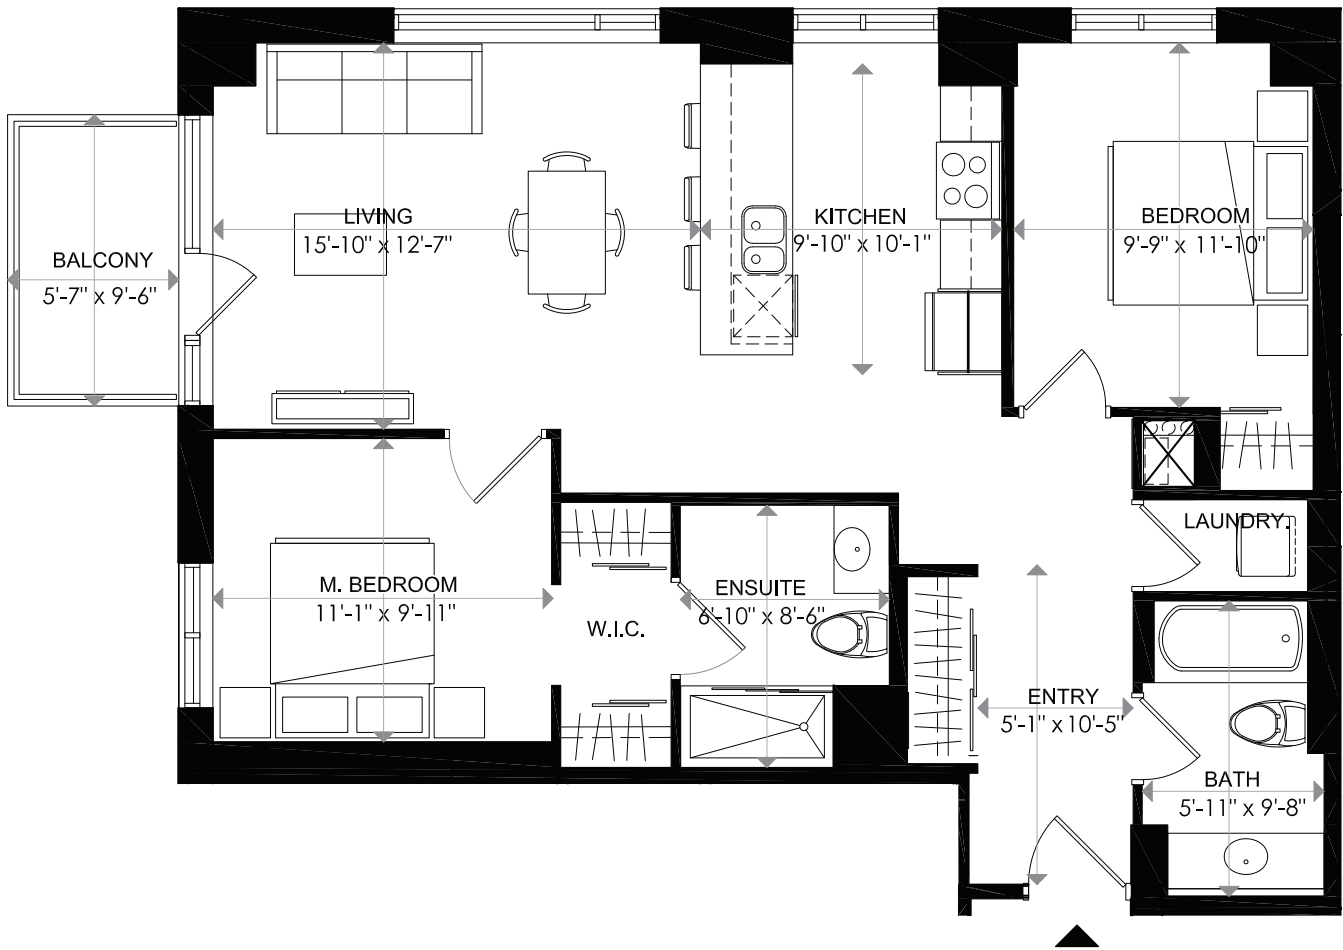

TOWARDS WELLINGTON ST.

1140 WELLINGTON

1140 WELLINGTON

LEVEL 3 - UNIT 13
2 BEDROOM

INDOOR LIVING 985 sq. ft
BALCONY 52 sq. ft
TOTAL 1037 sq. ft

0 1 2 m

18/02/16