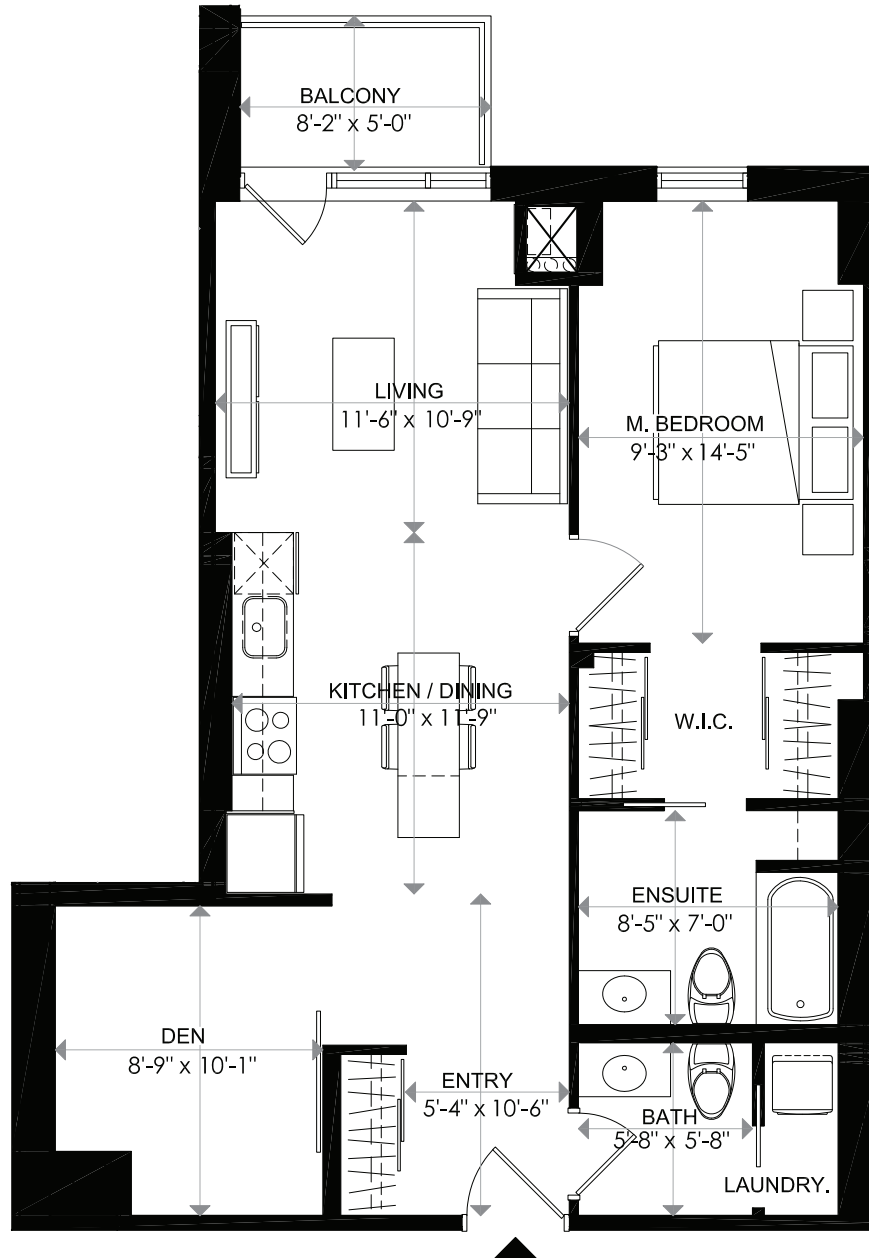

TOWARDS WELLINGTON ST.

1140 WELLINGTON

1140 WELLINGTON

LEVEL 3 - UNIT 14
1 BEDROOM + DEN

INDOOR LIVING	809 sq. ft
BALCONY	41 sq. ft
TOTAL	850 sq. ft

18/02/16