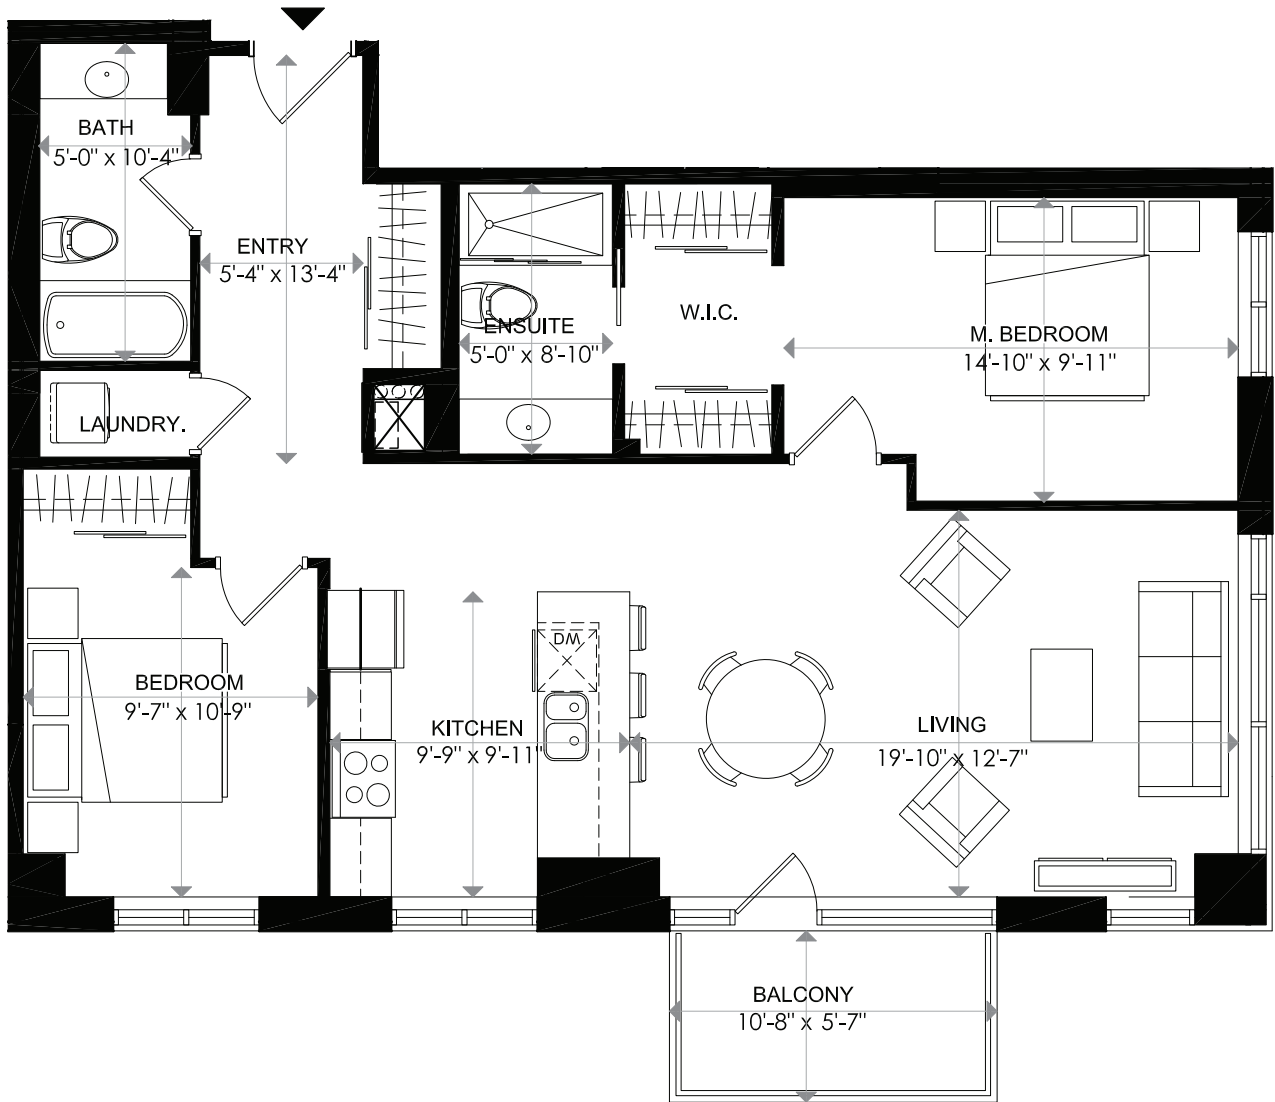

TOWARDS WELLINGTON ST.

1140 WELLINGTON

1140 WELLINGTON

LEVEL 3 - UNIT 6
2 BEDROOM

INDOOR LIVING 1062 sq. ft
BALCONY 59 sq. ft
TOTAL 1121 sq. ft

0 1 2 m

18/02/16