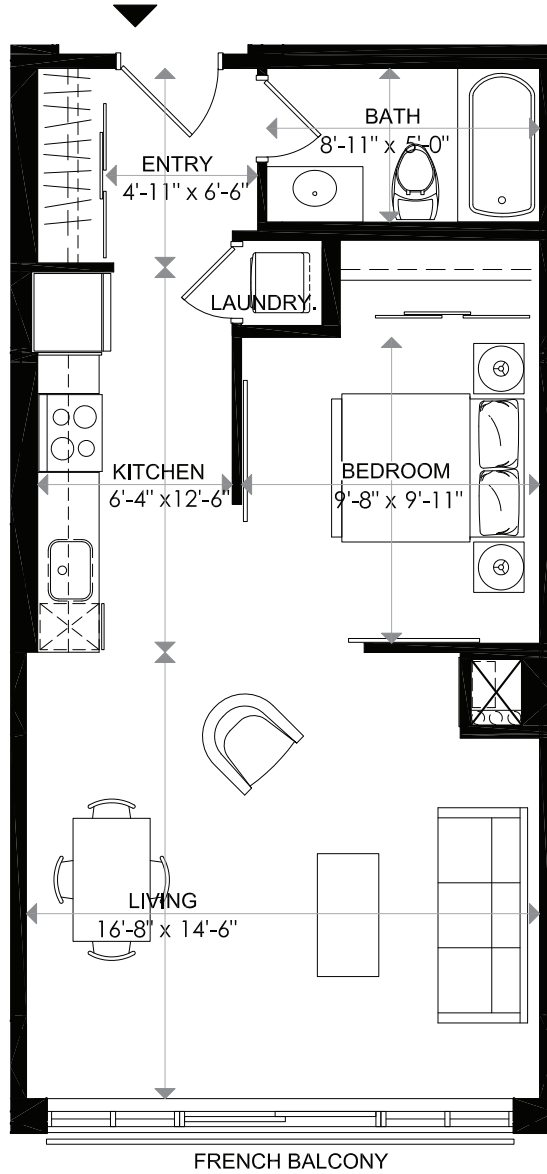

# 1140 WELLINGTON

## 1140 WELLINGTON

LEVEL 3 - UNIT 8  
1 BEDROOM

INDOOR LIVING 617 sq. ft  
BALCONY French Balcony  
TOTAL 617 sq. ft

18/02/16