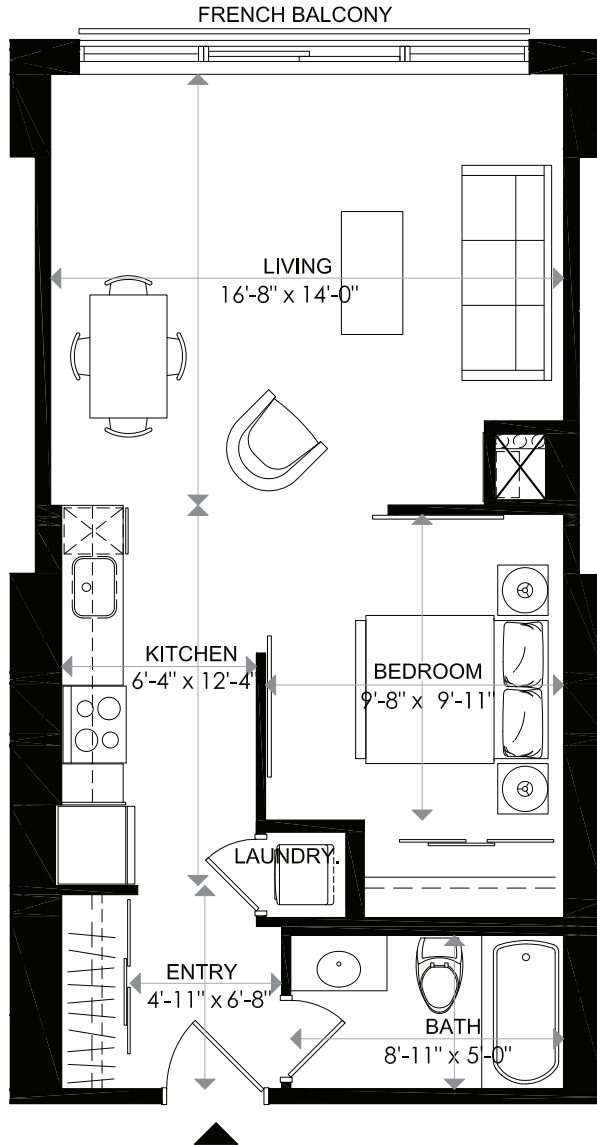

TOWARDS WELLINGTON ST.

1140 WELLINGTON

1140 WELLINGTON

LEVEL 4 - UNIT 1
1 BEDROOM

INDOOR LIVING
BALCONY
TOTAL

612 sq. ft
French Balcony
612 sq. ft

0 1 2 m
18/02/16