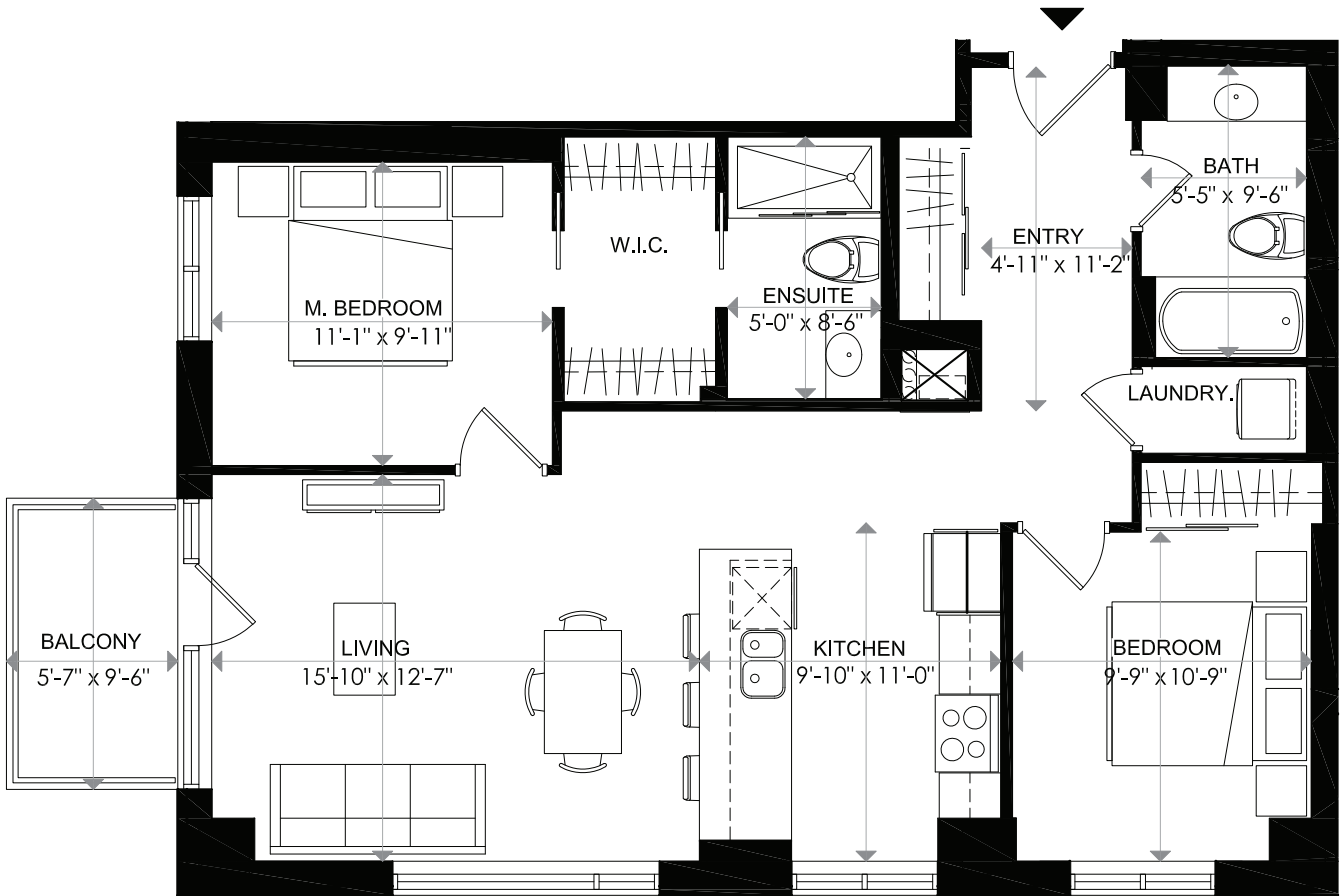

# 1140 WELLINGTON

## 1140 WELLINGTON

LEVEL 4 - UNIT 10

2 BEDROOM

INDOOR LIVING 965 sq. ft  
 BALCONY 52 sq. ft  
 TOTAL 1017 sq. ft

0 1 2 m

18/02/16