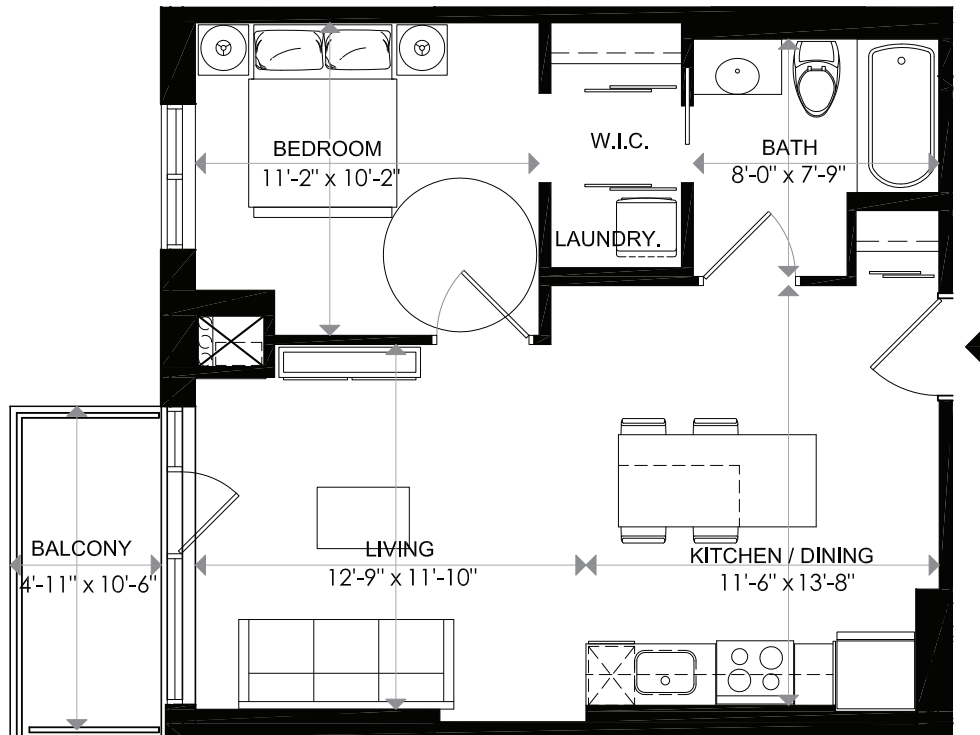

TOWARDS WELLINGTON ST.

1140 WELLINGTON

1140 WELLINGTON

LEVEL 4 - UNIT 12

1 BEDROOM

INDOOR LIVING 601 sq. ft
BALCONY 51 sq. ft
TOTAL 652 sq. ft

18/02/16