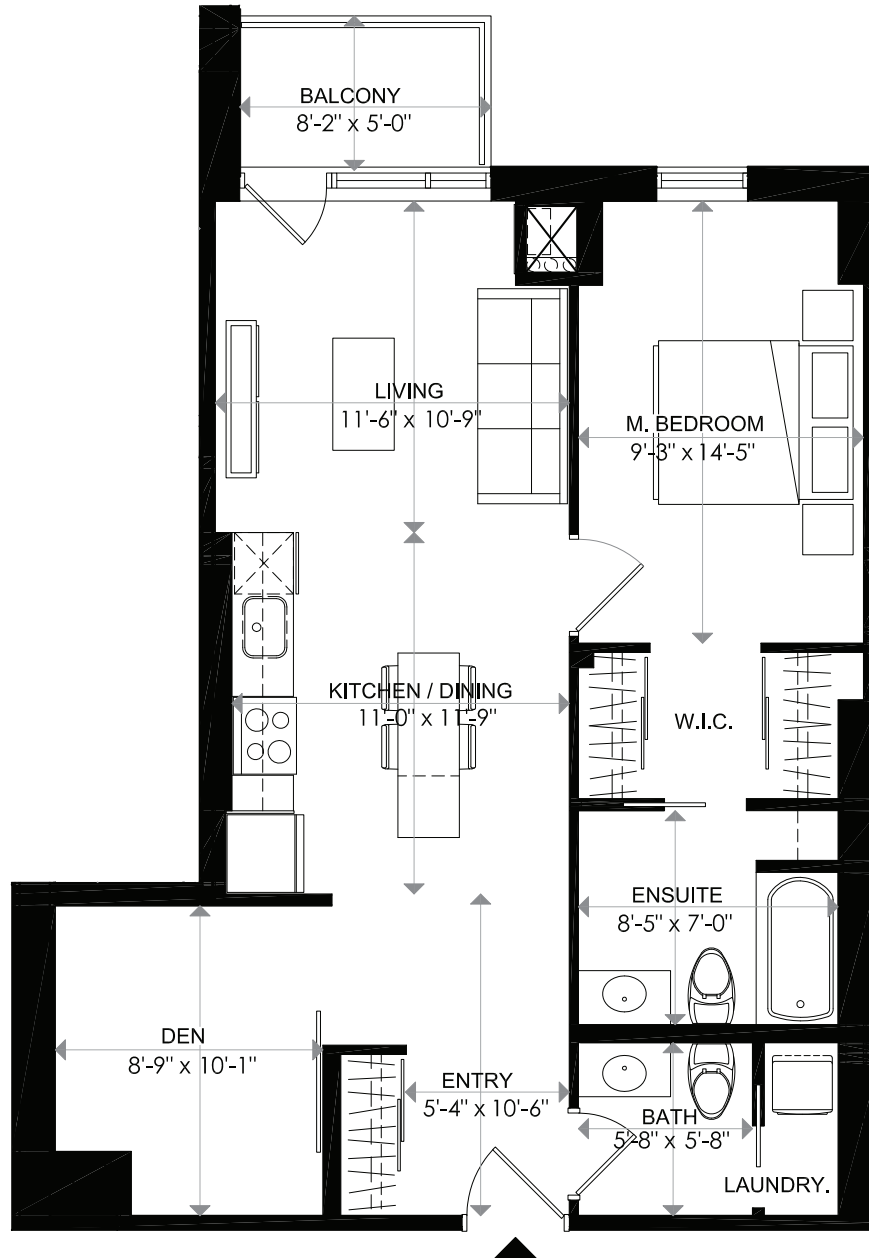

TOWARDS WELLINGTON ST.

1140 WELLINGTON

1140 WELLINGTON

LEVEL 4 - UNIT 14

1 BEDROOM + DEN

INDOOR LIVING 809 sq. ft
BALCONY 41 sq. ft
TOTAL 850 sq. ft

0 1 2 m

18/02/16