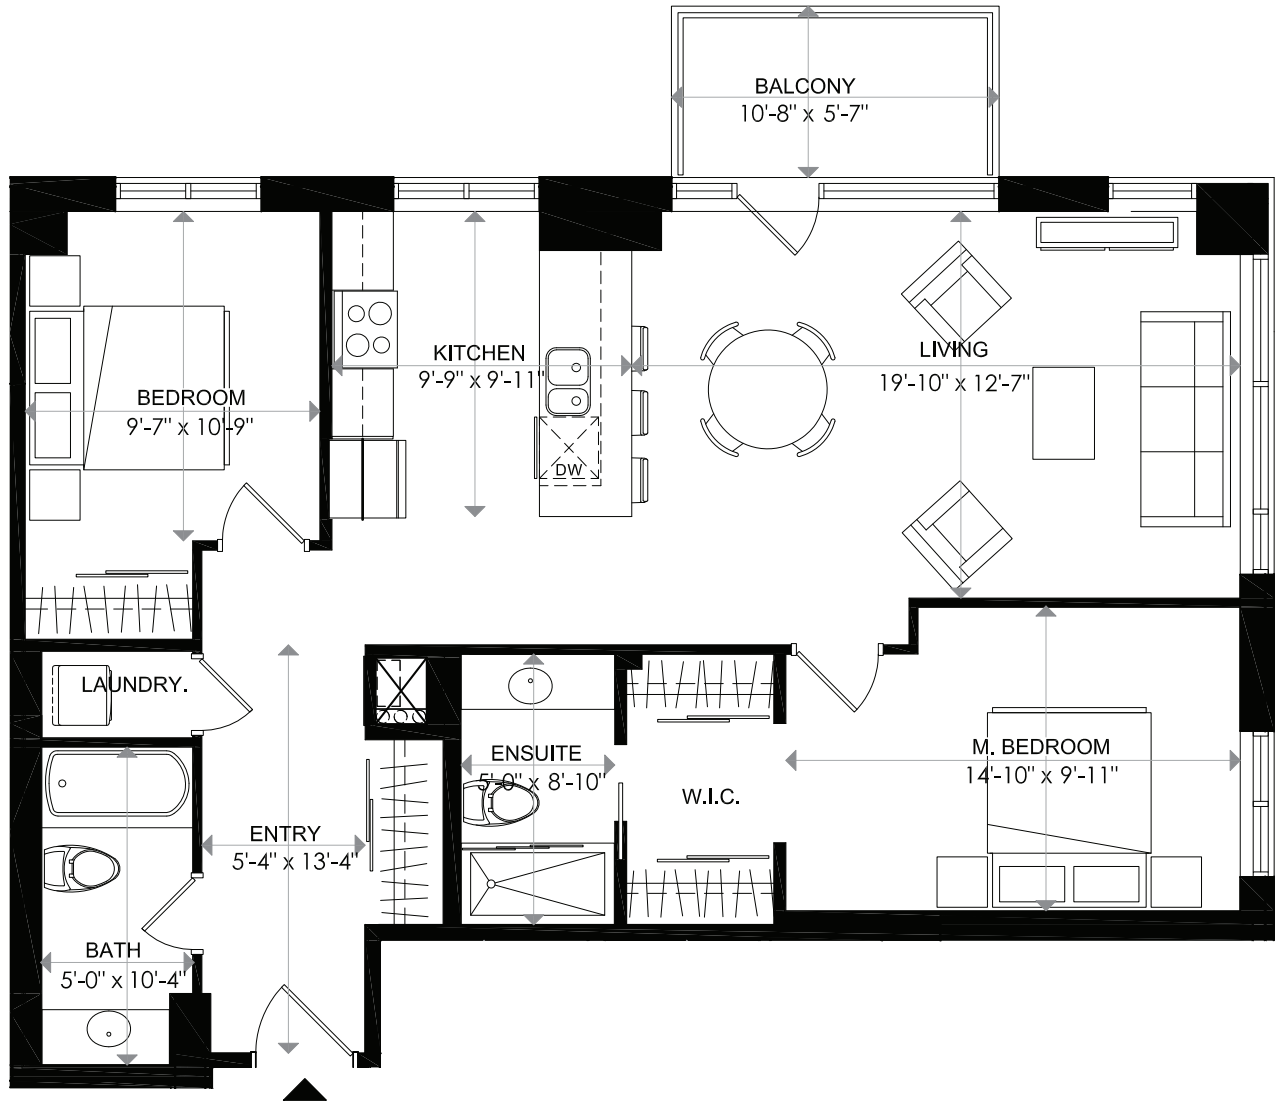

TOWARDS WELLINGTON ST.

1140 WELLINGTON

1140 WELLINGTON

LEVEL 4 - UNIT 3
2 BEDROOM

INDOOR LIVING	1062 sq. ft
BALCONY	59 sq. ft
TOTAL	1121 sq. ft

18/02/16