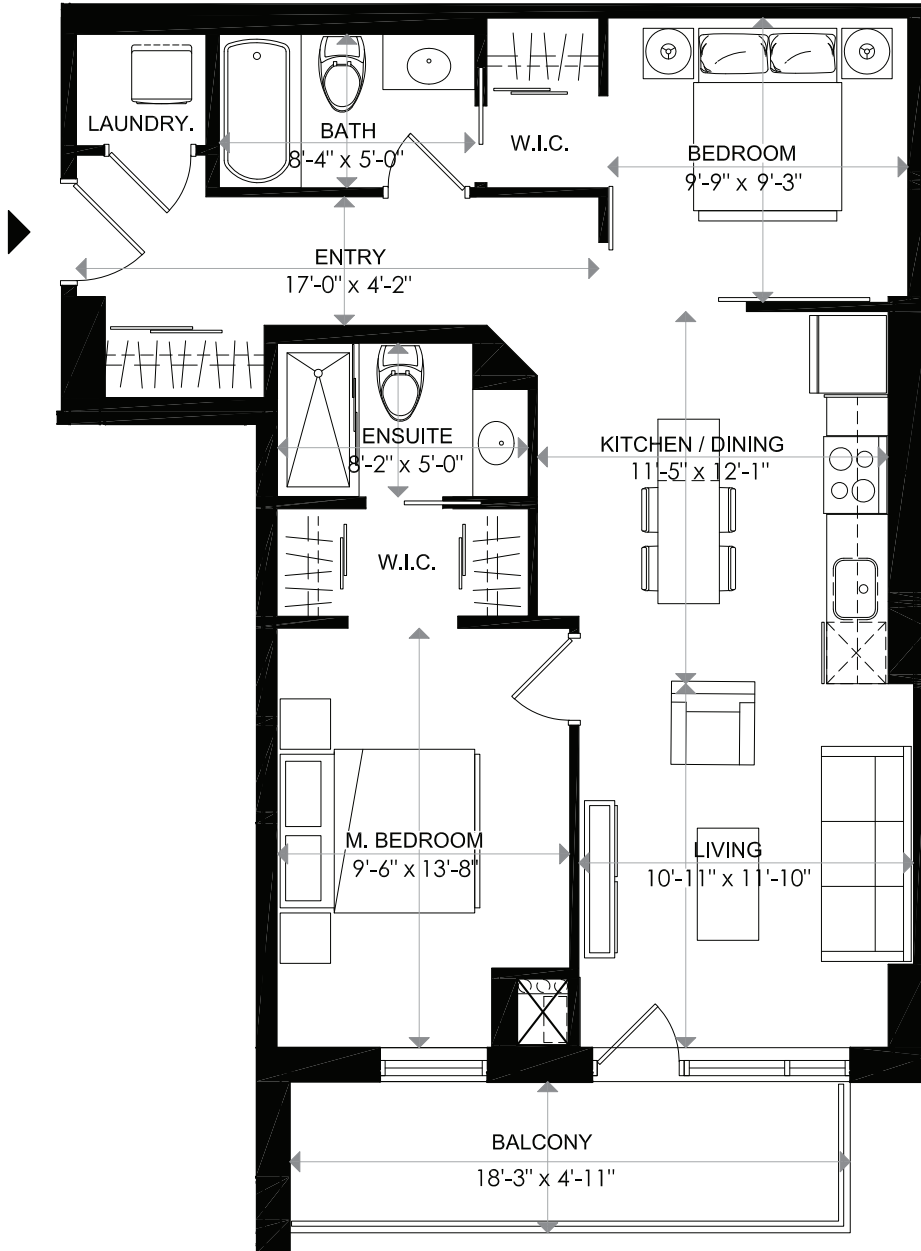

# 1140 WELLINGTON

## 1140 WELLINGTON

LEVEL 4 - UNIT 9  
2 BEDROOM

INDOOR LIVING 817 sq. ft  
BALCONY 89 sq. ft  
TOTAL 906 sq. ft

0 1 2 m  
18/02/16