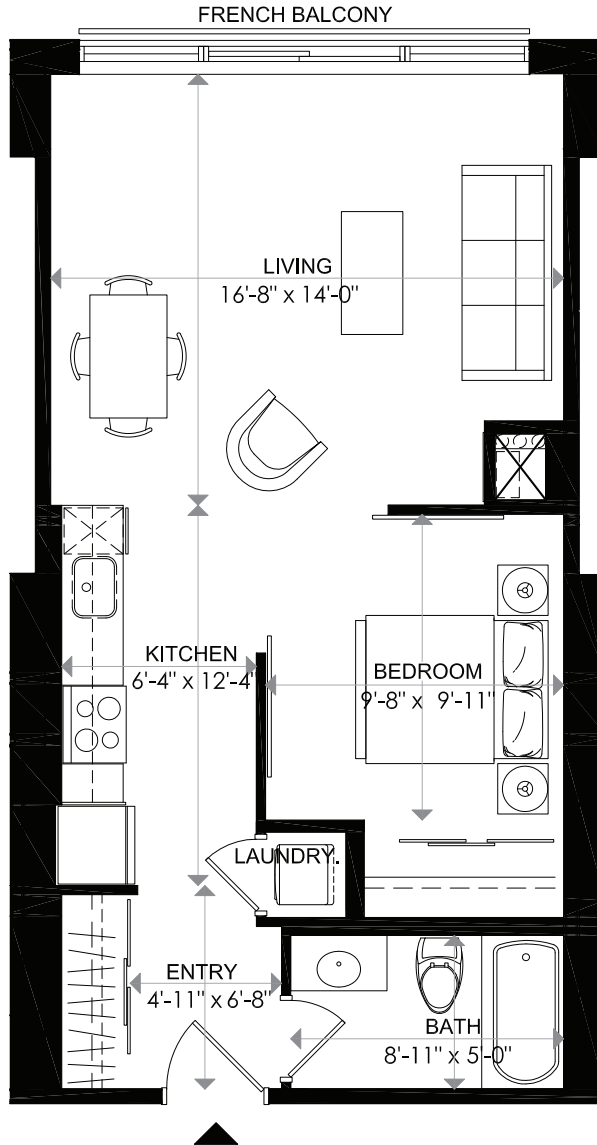

# 1140 WELLINGTON

## 1140 WELLINGTON

LEVEL 5 - UNIT 1

1 BEDROOM

INDOOR LIVING  
BALCONY  
TOTAL

612 sq. ft  
French Balcony  
612 sq. ft

0 1 2 m

18/02/16