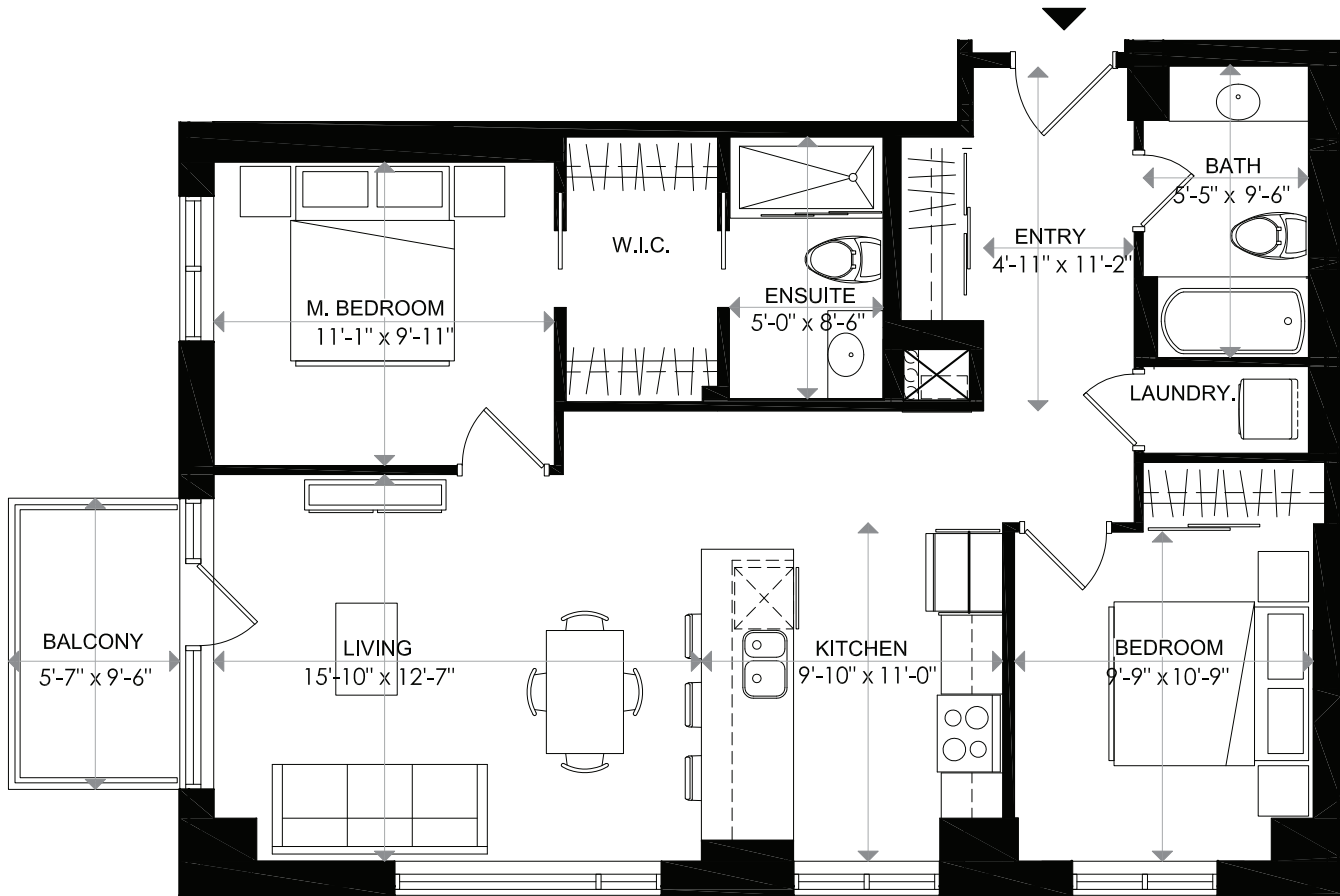

TOWARDS WELLINGTON ST.

1140 WELLINGTON

1140 WELLINGTON LEVEL 5 - UNIT 10 2 BEDROOM

INDOOR LIVING 965 sq. ft
BALCONY 52 sq. ft
TOTAL 1017 sq. ft

18/02/16